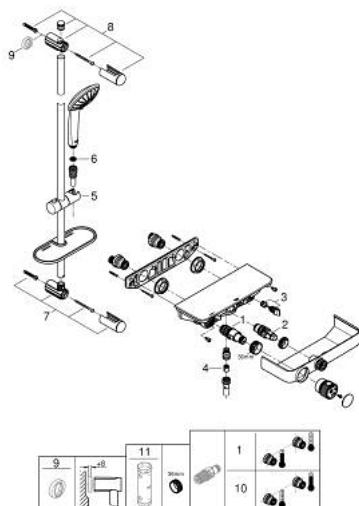

34 721 000 GROHTHERM SMARTCONTROL THERMOSTATIC SHOWER MIXER 1/2" WITH SHOWER SET

SELECT SPARE PART: , May 2017 – now

- 1: Thermostatic compact cartridge 1/2" (Spare part-nr. 47439000)
- 2: Cartridge (Spare part-nr. 48297000)
- 3: Non-return valve (Spare part-nr. 49069000)
- 4: Non-return valve (Spare part-nr. 08565000)
- 5: Sliding piece (Spare part-nr. 48099000)
- 6: Dirt strainer (Spare part-nr. 0700200M)
- 7: Outlet shower holder (Spare part-nr. 48098000)
- 8: Outlet shower holder (Spare part-nr. 48100000)
- 9: Compensation disc (Spare part-nr. 48051000)*
- 10: GROHE TurboStat cartridge 1/2" (Spare part-nr. 47175000)*
- 11: Socket spanner (Spare part-nr. 49059000)*