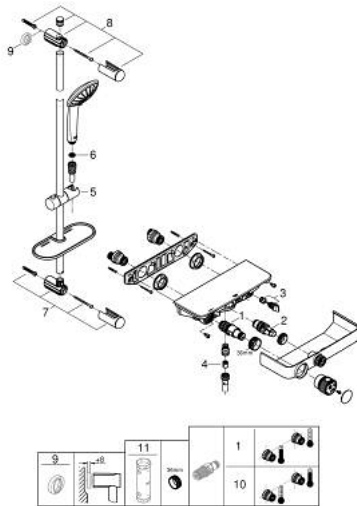

## 34 720 000 GROHTHERM SMARTCONTROL THERMOSTATIC SHOWER MIXER 1/2" WITH SHOWER SET

### PRODUCT DESCRIPTION

- Colour: chrome
- consisting of:
  - Grotherm SmartControl thermostatic shower mixer (34 719 000)
  - Euphoria 110 Massage shower set, 600 mm (27 231 001)

### SELECT SPARE PART: , May 2017 – now

- 1: Thermostatic compact cartridge 1/2" (Spare part-nr. 47439000)
- 2: Cartridge (Spare part-nr. 48297000)
- 3: Non-return valve (Spare part-nr. 49069000)
- 4: Non-return valve (Spare part-nr. 08565000)
- 5: Sliding piece (Spare part-nr. 48099000)
- 6: Dirt strainer (Spare part-nr. 0700200M)
- 7: Outlet shower holder (Spare part-nr. 48098000)
- 8: Outlet shower holder (Spare part-nr. 48100000)
- 9: Compensation disc (Spare part-nr. 48051000)\*
- 10: GROHE TurboStat cartridge 1/2" (Spare part-nr. 47175000)\*
- 11: Socket spanner (Spare part-nr. 49059000)\*