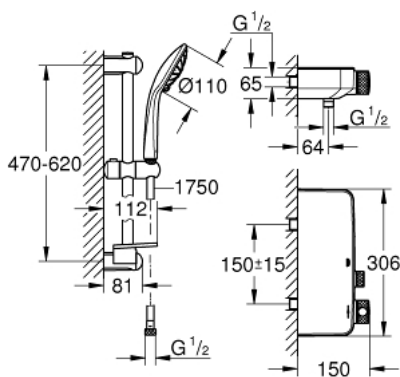

## 34 720 000 GROHTHERM SMARTCONTROL THERMOSTATIC SHOWER MIXER 1/2" WITH SHOWER SET

### PRODUCT DESCRIPTION

- Colour: chrome
- consisting of:
  - Grotherm SmartControl thermostatic shower mixer (34 719 000)
  - Euphoria 110 Massage shower set, 600 mm (27 231 001)

### SELECT SPARE PART: , May 2017 – now

- 1: Thermostatic compact cartridge 1/2" (Spare part-nr. 47439000)
- 2: Cartridge (Spare part-nr. 48297000)
- 3: Non-return valve (Spare part-nr. 49069000)
- 4: Non-return valve (Spare part-nr. 08565000)
- 5: Sliding piece (Spare part-nr. 48099000)
- 6: Dirt strainer (Spare part-nr. 0700200M)
- 7: Outlet shower holder (Spare part-nr. 48098000)
- 8: Outlet shower holder (Spare part-nr. 48100000)
- 9: Compensation disc (Spare part-nr. 48051000)\*
- 10: GROHE TurboStat cartridge 1/2" (Spare part-nr. 47175000)\*
- 11: Socket spanner (Spare part-nr. 49059000)\*