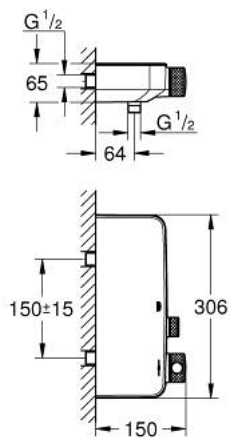

### PRODUCT DESCRIPTION

- Colour: chrome
- wall mounted
- GROHE CoolTouch - no risk of scalding
- GROHE LongLife finish
- GROHE SafeStop - safety button at 38°C
- GROHE SafeStop Plus - optional temperature limiter at 43°C included
- GROHE TurboStat - compact cartridge with wax thermoelement
- GROHE ProGrip - with knurl structure
- GROHE SmartControl - control the shower with intuitive push/turn button
- integrated GROHE EasyReach shower tray
- shower bottom outlet 1/2"
- built-in non return valves and dirt strainers
- protected against backflow

### SELECT SPARE PART: , May 2017 – now

- 1: Thermostatic compact cartridge 1/2" (Spare part-nr. 47439000)
  - 2: Cartridge (Spare part-nr. 48297000)
  - 3: Non-return valve (Spare part-nr. 49069000)
  - 4: Non-return valve (Spare part-nr. 08565000)
  - 5: GROHE TurboStat cartridge 1/2" (Spare part-nr. 47175000)\*
  - 6: Socket spanner (Spare part-nr. 49059000)\*
- \* Optional accessories