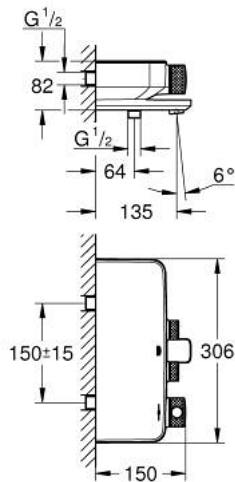

34 718 000 GROHTHERM SMARTCONTROL THERMOSTAT BATH/SHOWER MIXER

PRODUCT DESCRIPTION

- Colour: chrome
- wall mounted
- GROHE CoolTouch - no risk of scalding
- GROHE LongLife finish
- GROHE SafeStop - safety button at 38°C
- GROHE SafeStop Plus - optional temperature limiter at 43°C included
- GROHE TurboStat - compact cartridge with wax thermoelement
- GROHE ProGrip - with knurl structure
- GROHE SmartControl - control the shower with intuitive push/turn button
- integrated GROHE EasyReach shower tray
- shower bottom outlet 1/2"
- bath spout with mousseur
- built-in non return valves and dirt strainers
- protected against backflow

34 718 000 GROHTHERM SMARTCONTROL THERMOSTAT BATH/SHOWER MIXER

SELECT SPARE PART: , May 2017 – now

- 1: Thermostatic compact cartridge 1/2" (Spare part-nr. 47439000)
- 2: Cartridge (Spare part-nr. 48297000)
- 3: Non-return valve (Spare part-nr. 49069000)
- 4: Mousseur (Spare part-nr. 13941000)
- 5: Non-return valve (Spare part-nr. 08565000)
- 6: GROHE TurboStat cartridge 1/2" (Spare part-nr. 47175000)*
- 7: Socket spanner (Spare part-nr. 49059000)*