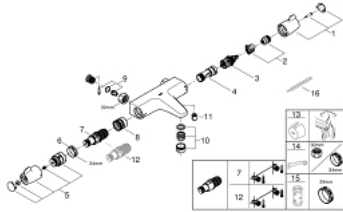

34 671 000 GROHTHERM SPECIAL THERMOSTAT BATH/SHOWER MIXER

PRODUCT DESCRIPTION

- Colour: chrome
- wall mounted
- ergonomic metal wing handles
- Aquadimmer handle with multiple function
- flow control
- integrated mixed water shut off
- diverter bath/shower
- GROHE TurboStat - compact cartridge with wax thermoelement
- temperature scale handle with internal safety stop between 35°C and 43°C
- easy thermal disinfection by optional temperature unlocking handle 47 994 000
- shower bottom outlet 1/2" with integrated non return-valve
- metal temperature safety stop
- laminar mousseur
- dirt strainers
- GROHE FastFixation for fast exchange of non return valves in connections
- GROHE CoolTouch safety housing
- GROHE LongLife finish
- GROHE SafetyPlus

34 671 000 GROHTHERM SPECIAL THERMOSTAT BATH/SHOWER MIXER

SELECT SPARE PART: , July 2015 – now

- 1: Shut-off handle (Spare part-nr. 49004000)
- 2: Temperature limiter (Spare part-nr. 47925000)
- 3: Aquadimmer (Spare part-nr. 12433000)
- 4: Water flow (Spare part-nr. 47751000)
- 5: Temperature control handle (Spare part-nr. 49005000)
- 6: Fitting ring (Spare part-nr. 47743000)
- 7: Thermostatic compact cartridge 1/2" (Spare part-nr. 47439000)
- 8: Race (Spare part-nr. 47975000)
- 9: Non-return valves (Spare part-nr. 47979000)
- 10: Flow straightener (Spare part-nr. 49015000)
- 11: Non-return valve (Spare part-nr. 08565000)
- 12: GROHE TurboStat cartridge 1/2" (Spare part-nr. 47175000)*
- 13: Temperature unlocking handle (Spare part-nr. 47994000)*
- 14: Special spanner (Spare part-nr. 19377000)*
- 15: Socket spanner (Spare part-nr. 19332000)*
- 16: Adjusting thermometer (°C) (Spare part-nr. 19001000)*