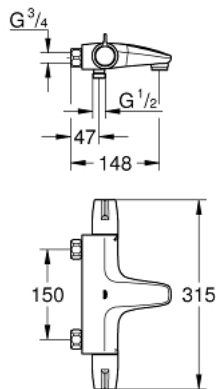

34 671 000 GROHTHERM SPECIAL THERMOSTAT BATH/SHOWER MIXER

PRODUCT DESCRIPTION

- Colour: chrome
- wall mounted
- ergonomic metal wing handles
- Aquadimmer handle with multiple function
- flow control
- integrated mixed water shut off
- diverter bath/shower
- GROHE TurboStat - compact cartridge with wax thermoelement
- temperature scale handle with internal safety stop between 35°C and 43°C
- easy thermal disinfection by optional temperature unlocking handle 47 994 000
- shower bottom outlet 1/2" with integrated non return-valve
- metal temperature safety stop
- laminar mousseur
- dirt strainers
- GROHE FastFixation for fast exchange of non return valves in connections
- GROHE CoolTouch safety housing
- GROHE LongLife finish
- GROHE SafetyPlus

34 671 000 GROHTHERM SPECIAL THERMOSTAT BATH/SHOWER MIXER

SELECT SPARE PART: , July 2015 – now

- 1: Shut-off handle (Spare part-nr. 49004000)
- 2: Temperature limiter (Spare part-nr. 47925000)
- 3: Aquadimmer (Spare part-nr. 12433000)
- 4: Water flow (Spare part-nr. 47751000)
- 5: Temperature control handle (Spare part-nr. 49005000)
- 6: Fitting ring (Spare part-nr. 47743000)
- 7: Thermostatic compact cartridge 1/2" (Spare part-nr. 47439000)
- 8: Race (Spare part-nr. 47975000)
- 9: Non-return valves (Spare part-nr. 47979000)
- 10: Flow straightener (Spare part-nr. 49015000)
- 11: Non-return valve (Spare part-nr. 08565000)
- 12: GROHE TurboStat cartridge 1/2" (Spare part-nr. 47175000)*
- 13: Temperature unlocking handle (Spare part-nr. 47994000)*
- 14: Special spanner (Spare part-nr. 19377000)*
- 15: Socket spanner (Spare part-nr. 19332000)*
- 16: Adjusting thermometer (°C) (Spare part-nr. 19001000)*