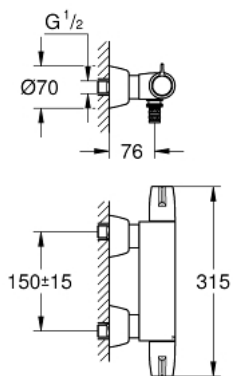

34 666 000 GROHTHERM SPECIAL THERMOSTAT BASIN MIXER 1/2"

PRODUCT DESCRIPTION

- Colour: chrome
- wall mounted
- ergonomic metal wing handles
- ceramic headparts 1/2", 90°
- GROHE TurboStat - compact cartridge with wax thermoelement
- temperature scale handle with internal safety stop between 35°C and 43°C
- easy thermal disinfection by optional temperature unlocking handle 47 994 000
- integrated mixed water shut off
- bottom outlet for spouts 13 378 or 13 380
- metal temperature safety stop
- dirt strainers
- with S-unions and with covers
- GROHE FastFixation for fast exchange of non return valves in connections
- 100% GROHE CoolTouch consisting of safety housing + S-unions with CoolTouch escutcheons
- GROHE LongLife finish
- GROHE SafetyPlus

34 666 000 GROHTHERM SPECIAL THERMOSTAT BASIN MIXER 1/2"

SELECT SPARE PART: , July 2015 – now

- 1: Shut-off handle (Spare part-nr. 49006000)
- 2: Ceramic headpart, 1/2" (Spare part-nr. 45882000)
- 2.1: O-ring $\varnothing 18.2 \times \varnothing 1.7$ (Spare part-nr. 0392400M)
- 3: Temperature control handle (Spare part-nr. 49005000)
- 4: Fitting ring (Spare part-nr. 47743000)
- 5: Thermostatic compact cartridge 1/2" (Spare part-nr. 47439000)
- 6: Race (Spare part-nr. 47975000)
- 7: S-union (Spare part-nr. 12058000)
- 7.1: Ball seal dia. 9x6.8 mm (Spare part-nr. 0138600M)
- 7.2: Covering escutcheon (Spare part-nr. 45545000)
- 8: Non-return valves (Spare part-nr. 47979000)
- 9: Sealing washer (Spare part-nr. 0128500M)
- 10: stop screw (Spare part-nr. 4669000M)
- 11: Extension set 1/2", 30 mm (Spare part-nr. 46238000)*
- 12: GROHE TurboStat cartridge 1/2" (Spare part-nr. 47175000)*
- 13: Cast swivel spout (Spare part-nr. 13378000)*
- 14: Cast swivel spout (Spare part-nr. 13380000)*
- 15: Socket spanner (Spare part-nr. 19332000)*
- 16: Special spanner (Spare part-nr. 19377000)*
- 17: Temperature unlocking handle (Spare part-nr. 47994000)*
- 18: Adjusting thermometer ($^{\circ}\text{C}$) (Spare part-nr. 19001000)*