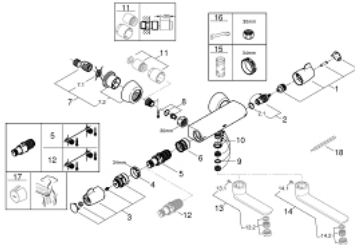

34 666 000 GROHTHERM SPECIAL THERMOSTAT BASIN MIXER 1/2"

PRODUCT DESCRIPTION

- Colour: chrome
- wall mounted
- ergonomic metal wing handles
- ceramic headparts 1/2", 90°
- GROHE TurboStat - compact cartridge with wax thermoelement
- temperature scale handle with internal safety stop between 35°C and 43°C
- easy thermal disinfection by optional temperature unlocking handle 47 994 000
- integrated mixed water shut off
- bottom outlet for spouts 13 378 or 13 380
- metal temperature safety stop
- dirt strainers
- with S-unions and with covers
- GROHE FastFixation for fast exchange of non return valves in connections
- 100% GROHE CoolTouch consisting of safety housing + S-unions with CoolTouch escutcheons
- GROHE LongLife finish
- GROHE SafetyPlus

34 666 000 GROHTHERM SPECIAL THERMOSTAT BASIN MIXER 1/2"

SELECT SPARE PART: , July 2015 – now

- 1: Shut-off handle (Spare part-nr. 49006000)
- 2: Ceramic headpart, 1/2" (Spare part-nr. 45882000)
- 2.1: O-ring $\varnothing 18.2 \times \varnothing 1.7$ (Spare part-nr. 0392400M)
- 3: Temperature control handle (Spare part-nr. 49005000)
- 4: Fitting ring (Spare part-nr. 47743000)
- 5: Thermostatic compact cartridge 1/2" (Spare part-nr. 47439000)
- 6: Race (Spare part-nr. 47975000)
- 7: S-union (Spare part-nr. 12058000)
- 7.1: Ball seal dia. 9x6.8 mm (Spare part-nr. 0138600M)
- 7.2: Covering escutcheon (Spare part-nr. 45545000)
- 8: Non-return valves (Spare part-nr. 47979000)
- 9: Sealing washer (Spare part-nr. 0128500M)
- 10: stop screw (Spare part-nr. 4669000M)
- 11: Extension set 1/2", 30 mm (Spare part-nr. 46238000)*
- 12: GROHE TurboStat cartridge 1/2" (Spare part-nr. 47175000)*
- 13: Cast swivel spout (Spare part-nr. 13378000)*
- 14: Cast swivel spout (Spare part-nr. 13380000)*
- 15: Socket spanner (Spare part-nr. 19332000)*
- 16: Special spanner (Spare part-nr. 19377000)*
- 17: Temperature unlocking handle (Spare part-nr. 47994000)*
- 18: Adjusting thermometer ($^{\circ}\text{C}$) (Spare part-nr. 19001000)*