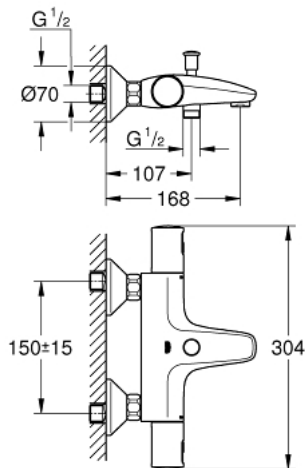

34 598 000 PRECISION START THERMOSTAT BATH/SHOWER MIXER

PRODUCT DESCRIPTION

- Colour: chrome
- wall mounted
- GROHE LongLife finish
- GROHE TurboStat - compact cartridge with wax thermoelement
- GROHE SafeStop - safety button at 38°C
- GROHE SafeStop Plus - optional temperature limiter at 43°C included
- automatic diverter: bath/shower
- volume handle with GROHE EcoButton (economy button with individually adjustable economy stop)
- integrated mixed water shut off
- ceramic headpart 1/2", 180°
- shower bottom outlet 1/2"
- mousseur
- built-in non return valves
- dirt strainers
- S-unions
- metal escutcheon
- protected against backflow
- GROHE QuickSpanner included in chrome variant only

34 598 000 PRECISION START THERMOSTAT BATH/SHOWER MIXER

SELECT SPARE PART: , July 2018 – now

- 1: Handle (Spare part-nr. 47728000)
 - 1.1: Cap (Spare part-nr. 6458500M)
 - 2: Fitting ring (Spare part-nr. 47743000)
 - 3: Thermostatic compact cartridge 1/2" (Spare part-nr. 47439000)
 - 4: Ceramic headpart, 1/2" (Spare part-nr. 45346000)
 - 4.1: O-ring $\varnothing 18.2 \times \varnothing 1.7$ (Spare part-nr. 0392400M)
 - 5: Non-return valve (Spare part-nr. 47189000)
 - 5.1: Dirt strainer (Spare part-nr. 0726400M)
 - 5.2: Non-return valve (Spare part-nr. 08565000)
 - 5.3: O-ring $\varnothing 17 \times \varnothing 2$ (Spare part-nr. 0305500M)
 - 6: S-union (Spare part-nr. 12075000)
 - 6.1: Ball seal dia. 9x6.8 mm (Spare part-nr. 0138600M)
 - 6.2: Escutcheon (Spare part-nr. 0221000M)
 - 7: Mousseur (Spare part-nr. 13952000)
 - 8: Diverter (Spare part-nr. 65655000)
 - 9: Non-return valve (Spare part-nr. 08565000)
 - 10: Diverter knob (Spare part-nr. 65648000)
 - 11: Extension 3/4", 20 mm (Spare part-nr. 0713000M)*
 - 12: GROHE TurboStat cartridge 1/2" (Spare part-nr. 47175000)*
 - 13: Socket spanner (Spare part-nr. 19332000)*
 - 14: Special spanner (Spare part-nr. 19377000)*
- * Optional accessories