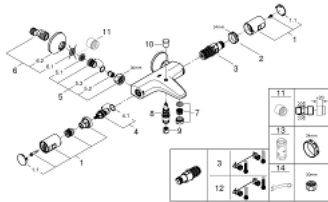

34 598 000 PRECISION START THERMOSTAT BATH/SHOWER MIXER

PRODUCT DESCRIPTION

- Colour: chrome
- wall mounted
- GROHE LongLife finish
- GROHE TurboStat - compact cartridge with wax thermoelement
- GROHE SafeStop - safety button at 38°C
- GROHE SafeStop Plus - optional temperature limiter at 43°C included
- automatic diverter: bath/shower
- volume handle with GROHE EcoButton (economy button with individually adjustable economy stop)
- integrated mixed water shut off
- ceramic headpart 1/2", 180°
- shower bottom outlet 1/2"
- mousseur
- built-in non return valves
- dirt strainers
- S-unions
- metal escutcheon
- protected against backflow
- GROHE QuickSpanner included in chrome variant only

34 598 000 PRECISION START THERMOSTAT BATH/SHOWER MIXER

SELECT SPARE PART: , July 2018 – now

- 1: Handle (Spare part-nr. 47728000)
 - 1.1: Cap (Spare part-nr. 6458500M)
 - 2: Fitting ring (Spare part-nr. 47743000)
 - 3: Thermostatic compact cartridge 1/2" (Spare part-nr. 47439000)
 - 4: Ceramic headpart, 1/2" (Spare part-nr. 45346000)
 - 4.1: O-ring $\varnothing 18.2 \times \varnothing 1.7$ (Spare part-nr. 0392400M)
 - 5: Non-return valve (Spare part-nr. 47189000)
 - 5.1: Dirt strainer (Spare part-nr. 0726400M)
 - 5.2: Non-return valve (Spare part-nr. 08565000)
 - 5.3: O-ring $\varnothing 17 \times \varnothing 2$ (Spare part-nr. 0305500M)
 - 6: S-union (Spare part-nr. 12075000)
 - 6.1: Ball seal dia. 9x6.8 mm (Spare part-nr. 0138600M)
 - 6.2: Escutcheon (Spare part-nr. 0221000M)
 - 7: Mousseur (Spare part-nr. 13952000)
 - 8: Diverter (Spare part-nr. 65655000)
 - 9: Non-return valve (Spare part-nr. 08565000)
 - 10: Diverter knob (Spare part-nr. 65648000)
 - 11: Extension 3/4", 20 mm (Spare part-nr. 0713000M)*
 - 12: GROHE TurboStat cartridge 1/2" (Spare part-nr. 47175000)*
 - 13: Socket spanner (Spare part-nr. 19332000)*
 - 14: Special spanner (Spare part-nr. 19377000)*
- * Optional accessories