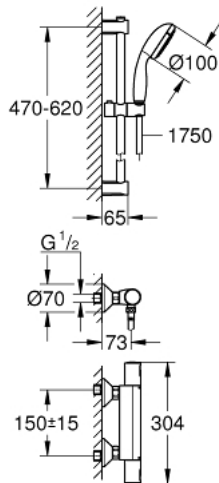

34 597 000 PRECISION START THERMOSTAT SHOWER MIXER

SELECT SPARE PART: , July 2018 – now

- 1: Handle (Spare part-nr. 47728000)
- 1.1: Cap (Spare part-nr. 6458500M)
- 2: Fitting ring (Spare part-nr. 47743000)
- 3: Thermostatic compact cartridge 1/2" (Spare part-nr. 47439000)
- 4: Ceramic headpart, 1/2" (Spare part-nr. 45346000)
- 4.1: O-ring $\varnothing 18.2 \times \varnothing 1.7$ (Spare part-nr. 0392400M)
- 5: Non-return valve (Spare part-nr. 47189000)
- 5.1: Dirt strainer (Spare part-nr. 0726400M)
- 5.2: Non-return valve (Spare part-nr. 08565000)
- 5.3: O-ring $\varnothing 17 \times \varnothing 2$ (Spare part-nr. 0305500M)
- 6: S-union (Spare part-nr. 12075000)
- 6.1: Ball seal dia. 9x6.8 mm (Spare part-nr. 0138600M)
- 6.2: Escutcheon (Spare part-nr. 0221000M)
- 7: Non-return valve (Spare part-nr. 08565000)
- 8: Sliding piece (Spare part-nr. 12140000)
- 9: Dirt strainer (Spare part-nr. 0700200M)
- 10: Outlet shower holder (Spare part-nr. 48095000)
- 11: Outlet shower holder (Spare part-nr. 48097000)
- 12: Compensation disc (Spare part-nr. 48051000)*
- 13: Extension 3/4", 20 mm (Spare part-nr. 0713000M)*
- 14: GROHE TurboStat cartridge 1/2" (Spare part-nr. 47175000)*
- 15: Socket spanner (Spare part-nr. 19332000)*
- 16: Special spanner (Spare part-nr. 19377000)*