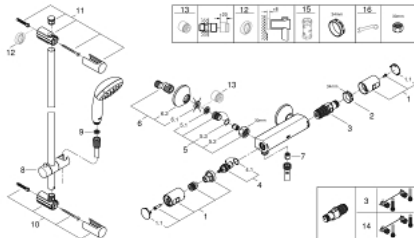

34 597 000 PRECISION START THERMOSTAT SHOWER MIXER

SELECT SPARE PART: , July 2018 – now

- 1: Handle (Spare part-nr. 47728000)
- 1.1: Cap (Spare part-nr. 6458500M)
- 2: Fitting ring (Spare part-nr. 47743000)
- 3: Thermostatic compact cartridge 1/2" (Spare part-nr. 47439000)
- 4: Ceramic headpart, 1/2" (Spare part-nr. 45346000)
- 4.1: O-ring $\varnothing 18.2 \times \varnothing 1.7$ (Spare part-nr. 0392400M)
- 5: Non-return valve (Spare part-nr. 47189000)
- 5.1: Dirt strainer (Spare part-nr. 0726400M)
- 5.2: Non-return valve (Spare part-nr. 08565000)
- 5.3: O-ring $\varnothing 17 \times \varnothing 2$ (Spare part-nr. 0305500M)
- 6: S-union (Spare part-nr. 12075000)
- 6.1: Ball seal dia. 9x6.8 mm (Spare part-nr. 0138600M)
- 6.2: Escutcheon (Spare part-nr. 0221000M)
- 7: Non-return valve (Spare part-nr. 08565000)
- 8: Sliding piece (Spare part-nr. 12140000)
- 9: Dirt strainer (Spare part-nr. 0700200M)
- 10: Outlet shower holder (Spare part-nr. 48095000)
- 11: Outlet shower holder (Spare part-nr. 48097000)
- 12: Compensation disc (Spare part-nr. 48051000)*
- 13: Extension 3/4", 20 mm (Spare part-nr. 0713000M)*
- 14: GROHE TurboStat cartridge 1/2" (Spare part-nr. 47175000)*
- 15: Socket spanner (Spare part-nr. 19332000)*
- 16: Special spanner (Spare part-nr. 19377000)*