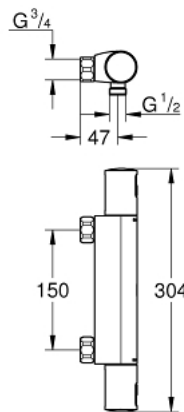

34 595 000 PRECISION START THERMOSTAT SHOWER MIXER

PRODUCT DESCRIPTION

- Colour: chrome
- wall mounted
- GROHE LongLife finish
- GROHE TurboStat - compact cartridge with wax thermostatic element
- GROHE SafeStop - safety button at 38°C
- volume handle with GROHE EcoButton (economy button with individually adjustable economy stop)
- integrated mixed water shut off
- ceramic headpart 1/2", 180°
- shower bottom outlet 1/2"
- built-in non return valves
- dirt strainers
- without connection unions
- protected against backflow
- GROHE QuickSpanner included in chrome variant only

34 595 000 PRECISION START THERMOSTAT SHOWER MIXER

SELECT SPARE PART: , July 2018 – now

- 1: Handle (Spare part-nr. 47728000)
- 1.1: Cap (Spare part-nr. 6458500M)
- 2: Fitting ring (Spare part-nr. 47743000)
- 3: Thermostatic compact cartridge 1/2" (Spare part-nr. 47439000)
- 4: Ceramic headpart, 1/2" (Spare part-nr. 45346000)
- 4.1: O-ring $\varnothing 18.2 \times \varnothing 1.7$ (Spare part-nr. 0392400M)
- 5: Non-return valve (Spare part-nr. 47189000)
- 5.1: Dirt strainer (Spare part-nr. 0726400M)
- 5.2: Non-return valve (Spare part-nr. 08565000)
- 5.3: O-ring $\varnothing 17 \times \varnothing 2$ (Spare part-nr. 0305500M)
- 6: GROHE TurboStat cartridge 1/2" (Spare part-nr. 47175000)*
- 7: Socket spanner (Spare part-nr. 19332000)*
- 8: Special spanner (Spare part-nr. 19377000)*