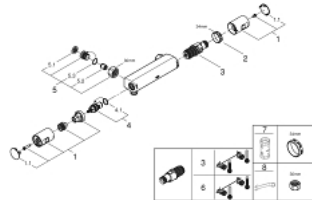

34 595 000 PRECISION START THERMOSTAT SHOWER MIXER

PRODUCT DESCRIPTION

- Colour: chrome
- wall mounted
- GROHE LongLife finish
- GROHE TurboStat - compact cartridge with wax thermostatic element
- GROHE SafeStop - safety button at 38°C
- volume handle with GROHE EcoButton (economy button with individually adjustable economy stop)
- integrated mixed water shut off
- ceramic headpart 1/2", 180°
- shower bottom outlet 1/2"
- built-in non return valves
- dirt strainers
- without connection unions
- protected against backflow
- GROHE QuickSpanner included in chrome variant only

34 595 000 PRECISION START THERMOSTAT SHOWER MIXER

SELECT SPARE PART: , July 2018 – now

- 1: Handle (Spare part-nr. 47728000)
- 1.1: Cap (Spare part-nr. 6458500M)
- 2: Fitting ring (Spare part-nr. 47743000)
- 3: Thermostatic compact cartridge 1/2" (Spare part-nr. 47439000)
- 4: Ceramic headpart, 1/2" (Spare part-nr. 45346000)
- 4.1: O-ring $\varnothing 18.2 \times \varnothing 1.7$ (Spare part-nr. 0392400M)
- 5: Non-return valve (Spare part-nr. 47189000)
- 5.1: Dirt strainer (Spare part-nr. 0726400M)
- 5.2: Non-return valve (Spare part-nr. 08565000)
- 5.3: O-ring $\varnothing 17 \times \varnothing 2$ (Spare part-nr. 0305500M)
- 6: GROHE TurboStat cartridge 1/2" (Spare part-nr. 47175000)*
- 7: Socket spanner (Spare part-nr. 19332000)*
- 8: Special spanner (Spare part-nr. 19377000)*