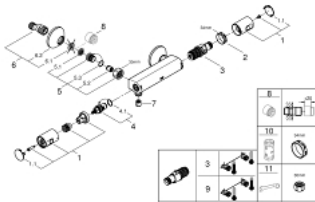

34 594 000 PRECISION START THERMOSTAT SHOWER MIXER

PRODUCT DESCRIPTION

- Colour: chrome
- wall mounted
- GROHE LongLife finish
- GROHE TurboStat - compact cartridge with wax thermoelement
- GROHE SafeStop - safety button at 38°C
- GROHE SafeStop Plus - optional temperature limiter at 43°C included
- volume handle with GROHE EcoButton (economy button with individually adjustable economy stop)
- integrated mixed water shut off
- ceramic headpart 1/2", 180°
- shower bottom outlet 1/2"
- built-in non return valves
- dirt strainers
- S-unions
- metal escutcheon
- protected against backflow
- GROHE QuickSpanner included in chrome variant only

34 594 000 PRECISION START THERMOSTAT SHOWER MIXER

SELECT SPARE PART: , July 2018 – now

- 1: Handle (Spare part-nr. 47728000)
- 1.1: Cap (Spare part-nr. 6458500M)
- 2: Fitting ring (Spare part-nr. 47743000)
- 3: Thermostatic compact cartridge 1/2" (Spare part-nr. 47439000)
- 4: Ceramic headpart, 1/2" (Spare part-nr. 45346000)
- 4.1: O-ring $\varnothing 18.2 \times \varnothing 1.7$ (Spare part-nr. 0392400M)
- 5: Non-return valve (Spare part-nr. 47189000)
- 5.1: Dirt strainer (Spare part-nr. 0726400M)
- 5.2: Non-return valve (Spare part-nr. 08565000)
- 5.3: O-ring $\varnothing 17 \times \varnothing 2$ (Spare part-nr. 0305500M)
- 6: S-union (Spare part-nr. 12075000)
- 6.1: Ball seal dia. 9x6.8 mm (Spare part-nr. 0138600M)
- 6.2: Escutcheon (Spare part-nr. 0221000M)
- 7: Non-return valve (Spare part-nr. 08565000)
- 8: Extension 3/4", 20 mm (Spare part-nr. 0713000M)*
- 9: GROHE TurboStat cartridge 1/2" (Spare part-nr. 47175000)*
- 10: Socket spanner (Spare part-nr. 19332000)*
- 11: Special spanner (Spare part-nr. 19377000)*