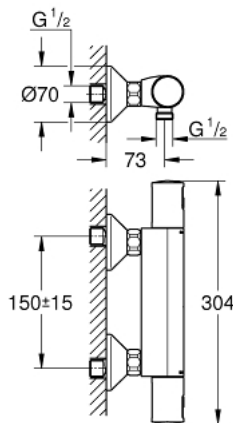

34 594 000 PRECISION START THERMOSTAT SHOWER MIXER

PRODUCT DESCRIPTION

- Colour: chrome
- wall mounted
- GROHE LongLife finish
- GROHE TurboStat - compact cartridge with wax thermoelement
- GROHE SafeStop - safety button at 38°C
- GROHE SafeStop Plus - optional temperature limiter at 43°C included
- volume handle with GROHE EcoButton (economy button with individually adjustable economy stop)
- integrated mixed water shut off
- ceramic headpart 1/2", 180°
- shower bottom outlet 1/2"
- built-in non return valves
- dirt strainers
- S-unions
- metal escutcheon
- protected against backflow
- GROHE QuickSpanner included in chrome variant only

34 594 000 PRECISION START THERMOSTAT SHOWER MIXER

SELECT SPARE PART: , July 2018 – now

- 1: Handle (Spare part-nr. 47728000)
- 1.1: Cap (Spare part-nr. 6458500M)
- 2: Fitting ring (Spare part-nr. 47743000)
- 3: Thermostatic compact cartridge 1/2" (Spare part-nr. 47439000)
- 4: Ceramic headpart, 1/2" (Spare part-nr. 45346000)
- 4.1: O-ring $\varnothing 18.2 \times \varnothing 1.7$ (Spare part-nr. 0392400M)
- 5: Non-return valve (Spare part-nr. 47189000)
- 5.1: Dirt strainer (Spare part-nr. 0726400M)
- 5.2: Non-return valve (Spare part-nr. 08565000)
- 5.3: O-ring $\varnothing 17 \times \varnothing 2$ (Spare part-nr. 0305500M)
- 6: S-union (Spare part-nr. 12075000)
- 6.1: Ball seal dia. 9x6.8 mm (Spare part-nr. 0138600M)
- 6.2: Escutcheon (Spare part-nr. 0221000M)
- 7: Non-return valve (Spare part-nr. 08565000)
- 8: Extension 3/4", 20 mm (Spare part-nr. 0713000M)*
- 9: GROHE TurboStat cartridge 1/2" (Spare part-nr. 47175000)*
- 10: Socket spanner (Spare part-nr. 19332000)*
- 11: Special spanner (Spare part-nr. 19377000)*