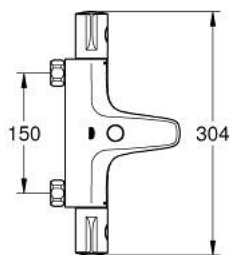

34 568 000 GROHTHERM 800 THERMOSTAT BATH/SHOWER MIXER

PRODUCT DESCRIPTION

- Colour: chrome
- wall mounted
- GROHE LongLife finish
- GROHE SafeStop - safety button at 38°C
- GROHE SafeStop Plus - optional temperature limiter at 43°C included
- GROHE TurboStat - compact cartridge with wax thermoelement
- integrated mixed water shut off
- automatic diverter: bath/shower
- volume handle with GROHE EcoButton (economy button with individually adjustable economy stop)
- ceramic headpart 1/2", 180°
- shower bottom outlet 1/2"
- mousseur
- built-in non return valves
- dirt strainers
- protected against backflow
- without connection unions

34 568 000 GROHTHERM 800 THERMOSTAT BATH/SHOWER MIXER

SELECT SPARE PART: , February 2014 – now

- 1: Temperature control handle (Spare part-nr. 47981000)
- 2: Fitting ring (Spare part-nr. 47743000)
- 3: Thermostatic compact cartridge 1/2" (Spare part-nr. 47439000)
- 4: Shut-off handle (Spare part-nr. 47980000)
- 5: Ceramic headpart, 1/2" (Spare part-nr. 45346000)
- 5.1: O-ring $\varnothing 18.2 \times \varnothing 1.7$ (Spare part-nr. 0392400M)
- 6: Non-return valve (Spare part-nr. 47189000)
- 6.1: Dirt strainer (Spare part-nr. 0726400M)
- 6.2: Non-return valve (Spare part-nr. 08565000)
- 6.3: O-ring $\varnothing 17 \times \varnothing 2$ (Spare part-nr. 0305500M)
- 7: Mousseur (Spare part-nr. 13952000)
- 8: Diverter knob (Spare part-nr. 65648000)
- 9: Diverter (Spare part-nr. 65655000)
- 10: Extension 3/4", 20 mm (Spare part-nr. 0713000M)*
- 11: Special spanner (Spare part-nr. 19377000)*
- 12: Socket spanner (Spare part-nr. 19332000)*
- 13: GROHE TurboStat cartridge 1/2" (Spare part-nr. 47175000)*