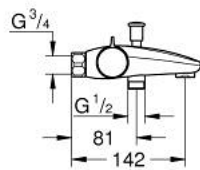

34 568 000 GROHTHERM 800 THERMOSTAT BATH/SHOWER MIXER

PRODUCT DESCRIPTION

- Colour: chrome
- wall mounted
- GROHE LongLife finish
- GROHE SafeStop - safety button at 38°C
- GROHE SafeStop Plus - optional temperature limiter at 43°C included
- GROHE TurboStat - compact cartridge with wax thermoelement
- integrated mixed water shut off
- automatic diverter: bath/shower
- volume handle with GROHE EcoButton (economy button with individually adjustable economy stop)
- ceramic headpart 1/2", 180°
- shower bottom outlet 1/2"
- mousseur
- built-in non return valves
- dirt strainers
- protected against backflow
- without connection unions

34 568 000 GROHTHERM 800 THERMOSTAT BATH/SHOWER MIXER

SELECT SPARE PART: , February 2014 – now

- 1: Temperature control handle (Spare part-nr. 47981000)
- 2: Fitting ring (Spare part-nr. 47743000)
- 3: Thermostatic compact cartridge 1/2" (Spare part-nr. 47439000)
- 4: Shut-off handle (Spare part-nr. 47980000)
- 5: Ceramic headpart, 1/2" (Spare part-nr. 45346000)
- 5.1: O-ring $\varnothing 18.2 \times \varnothing 1.7$ (Spare part-nr. 0392400M)
- 6: Non-return valve (Spare part-nr. 47189000)
- 6.1: Dirt strainer (Spare part-nr. 0726400M)
- 6.2: Non-return valve (Spare part-nr. 08565000)
- 6.3: O-ring $\varnothing 17 \times \varnothing 2$ (Spare part-nr. 0305500M)
- 7: Mousseur (Spare part-nr. 13952000)
- 8: Diverter knob (Spare part-nr. 65648000)
- 9: Diverter (Spare part-nr. 65655000)
- 10: Extension 3/4", 20 mm (Spare part-nr. 0713000M)*
- 11: Special spanner (Spare part-nr. 19377000)*
- 12: Socket spanner (Spare part-nr. 19332000)*
- 13: GROHE TurboStat cartridge 1/2" (Spare part-nr. 47175000)*