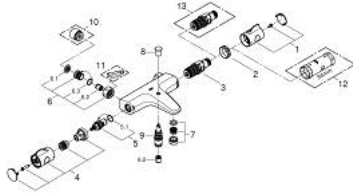

34 568 000 GROHTHERM 800 THERMOSTAT BATH/SHOWER MIXER

PRODUCT DESCRIPTION

- Colour: chrome
- wall mounted
- GROHE LongLife finish
- GROHE SafeStop - safety button at 38°C
- GROHE SafeStop Plus - optional temperature limiter at 43°C included
- GROHE TurboStat - compact cartridge with wax thermoelement
- integrated mixed water shut off
- automatic diverter: bath/shower
- volume handle with GROHE EcoButton (economy button with individually adjustable economy stop)
- ceramic headpart 1/2", 180°
- shower bottom outlet 1/2"
- mousseur
- built-in non return valves
- dirt strainers
- protected against backflow
- without connection unions

34 568 000 GROHTHERM 800 THERMOSTAT BATH/SHOWER MIXER

SELECT SPARE PART: , February 2014 – now

- 1: Temperature control handle (Spare part-nr. 47981000)
- 2: Fitting ring (Spare part-nr. 47743000)
- 3: Thermostatic compact cartridge 1/2" (Spare part-nr. 47439000)
- 4: Shut-off handle (Spare part-nr. 47980000)
- 5: Ceramic headpart, 1/2" (Spare part-nr. 45346000)
- 5.1: O-ring $\varnothing 18.2 \times \varnothing 1.7$ (Spare part-nr. 0392400M)
- 6: Non-return valve (Spare part-nr. 47189000)
- 6.1: Dirt strainer (Spare part-nr. 0726400M)
- 6.2: Non-return valve (Spare part-nr. 08565000)
- 6.3: O-ring $\varnothing 17 \times \varnothing 2$ (Spare part-nr. 0305500M)
- 7: Mousseur (Spare part-nr. 13952000)
- 8: Diverter knob (Spare part-nr. 65648000)
- 9: Diverter (Spare part-nr. 65655000)
- 10: Extension 3/4", 20 mm (Spare part-nr. 0713000M)*
- 11: Special spanner (Spare part-nr. 19377000)*
- 12: Socket spanner (Spare part-nr. 19332000)*
- 13: GROHE TurboStat cartridge 1/2" (Spare part-nr. 47175000)*