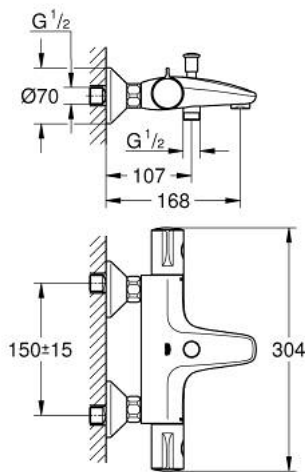

34 567 000 GROHTHERM 800 THERMOSTAT BATH/SHOWER MIXER

PRODUCT DESCRIPTION

- Colour: chrome
- wall mounted
- GROHE LongLife finish
- GROHE SafeStop - safety button at 38°C
- GROHE SafeStop Plus - optional temperature limiter at 43°C included
- GROHE TurboStat - compact cartridge with wax thermoelement
- integrated mixed water shut off
- automatic diverter: bath/shower
- volume handle with GROHE EcoButton (economy button with individually adjustable economy stop)
- ceramic headpart 1/2", 180°
- shower bottom outlet 1/2"
- mousseur
- built-in non return valves
- dirt strainers
- protected against backflow
- S-unions
- metal escutcheon

34 567 000 GROHTHERM 800 THERMOSTAT BATH/SHOWER MIXER

SELECT SPARE PART: , February 2014 – now

- 1: Temperature control handle (Spare part-nr. 47981000)
- 2: Fitting ring (Spare part-nr. 47743000)
- 3: Thermostatic compact cartridge 1/2" (Spare part-nr. 47439000)
- 4: Shut-off handle (Spare part-nr. 47980000)
- 5: Ceramic headpart, 1/2" (Spare part-nr. 45346000)
- 5.1: O-ring $\varnothing 18.2 \times \varnothing 1.7$ (Spare part-nr. 0392400M)
- 6: Non-return valve (Spare part-nr. 47189000)
- 6.1: Dirt strainer (Spare part-nr. 0726400M)
- 6.2: Non-return valve (Spare part-nr. 08565000)
- 6.3: O-ring $\varnothing 17 \times \varnothing 2$ (Spare part-nr. 0305500M)
- 7: S-union (Spare part-nr. 12075000)
- 7.1: Ball seal dia. 9x6.8 mm (Spare part-nr. 0138600M)
- 7.2: Escutcheon (Spare part-nr. 0221000M)
- 8: Mousseur (Spare part-nr. 13952000)
- 9: Diverter knob (Spare part-nr. 65648000)
- 10: Diverter (Spare part-nr. 65655000)
- 11: Non-return valve (Spare part-nr. 08565000)
- 12: Extension 3/4", 20 mm (Spare part-nr. 0713000M)*
- 13: Special spanner (Spare part-nr. 19377000)*
- 14: Socket spanner (Spare part-nr. 19332000)*
- 15: GROHE TurboStat cartridge 1/2" (Spare part-nr. 47175000)*