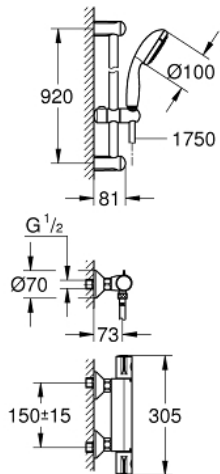

34 566 001 GROHTHERM 800 THERMOSTATIC SHOWER MIXER 1/2" WITH SHOWER SET

PRODUCT DESCRIPTION

- Colour: chrome
- consisting of:
 - Grotherm 800 thermostatic shower mixer 1/2"
 - (34 558 000)
 - Tempesta shower set II, 900 mm (27 646)

34 566 001 GROHTHERM 800 THERMOSTATIC SHOWER MIXER 1/2" WITH SHOWER SET

SELECT SPARE PART: , April 2017 – now

- 1: Temperature control handle (Spare part-nr. 47981000)
- 2: Fitting ring (Spare part-nr. 47743000)
- 3: Thermostatic compact cartridge 1/2" (Spare part-nr. 47439000)
- 4: Shut-off handle (Spare part-nr. 47980000)
- 5: Ceramic headpart, 1/2" (Spare part-nr. 45346000)
- 5.1: O-ring $\varnothing 18.2 \times \varnothing 1.7$ (Spare part-nr. 0392400M)
- 6: Non-return valve (Spare part-nr. 08565000)
- 7: Non-return valve (Spare part-nr. 47189000)
- 7.1: Dirt strainer (Spare part-nr. 0726400M)
- 7.2: Non-return valve (Spare part-nr. 08565000)
- 7.3: O-ring $\varnothing 17 \times \varnothing 2$ (Spare part-nr. 0305500M)
- 8: S-union (Spare part-nr. 12075000)
- 8.1: Ball seal dia. 9x6.8 mm (Spare part-nr. 0138600M)
- 8.2: Escutcheon (Spare part-nr. 0221000M)
- 9: Sliding piece (Spare part-nr. 48099000)
- 10: Outlet shower holder (Spare part-nr. 48098000)
- 11: Dirt strainer (Spare part-nr. 0700200M)
- 12: Extension 3/4", 20 mm (Spare part-nr. 0713000M)*
- 13: Special spanner (Spare part-nr. 19377000)*
- 14: Socket spanner (Spare part-nr. 19332000)*
- 15: GROHE TurboStat cartridge 1/2" (Spare part-nr. 47175000)*