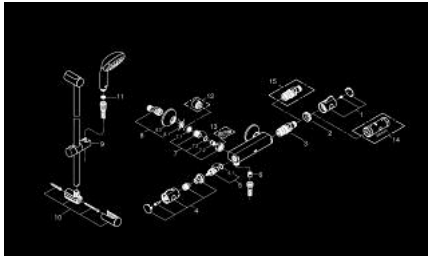

34 566 001 GROHTHERM 800 THERMOSTATIC SHOWER MIXER 1/2" WITH SHOWER SET

PRODUCT DESCRIPTION

- Colour: chrome
- consisting of:
 - Grotherm 800 thermostatic shower mixer 1/2"
 - (34 558 000)
 - Tempesta shower set II, 900 mm (27 646)

34 566 001 GROHTHERM 800 THERMOSTATIC SHOWER MIXER 1/2" WITH SHOWER SET

SELECT SPARE PART: , April 2017 – now

- 1: Temperature control handle (Spare part-nr. 47981000)
- 2: Fitting ring (Spare part-nr. 47743000)
- 3: Thermostatic compact cartridge 1/2" (Spare part-nr. 47439000)
- 4: Shut-off handle (Spare part-nr. 47980000)
- 5: Ceramic headpart, 1/2" (Spare part-nr. 45346000)
- 5.1: O-ring $\varnothing 18.2 \times \varnothing 1.7$ (Spare part-nr. 0392400M)
- 6: Non-return valve (Spare part-nr. 08565000)
- 7: Non-return valve (Spare part-nr. 47189000)
- 7.1: Dirt strainer (Spare part-nr. 0726400M)
- 7.2: Non-return valve (Spare part-nr. 08565000)
- 7.3: O-ring $\varnothing 17 \times \varnothing 2$ (Spare part-nr. 0305500M)
- 8: S-union (Spare part-nr. 12075000)
- 8.1: Ball seal dia. 9x6.8 mm (Spare part-nr. 0138600M)
- 8.2: Escutcheon (Spare part-nr. 0221000M)
- 9: Sliding piece (Spare part-nr. 48099000)
- 10: Outlet shower holder (Spare part-nr. 48098000)
- 11: Dirt strainer (Spare part-nr. 0700200M)
- 12: Extension 3/4", 20 mm (Spare part-nr. 0713000M)*
- 13: Special spanner (Spare part-nr. 19377000)*
- 14: Socket spanner (Spare part-nr. 19332000)*
- 15: GROHE TurboStat cartridge 1/2" (Spare part-nr. 47175000)*