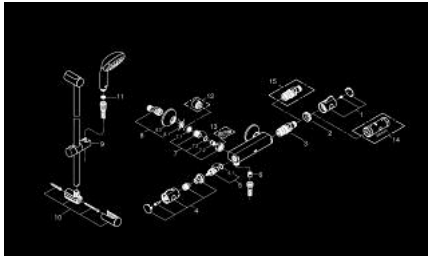

34 565 001 GROHTHERM 800 THERMOSTATIC SHOWER MIXER 1/2" WITH SHOWER SET

PRODUCT DESCRIPTION

- Colour: chrome
- consisting of:
 - Grohtherm 800 thermostatic shower mixer 1/2"
 - (34 558 000)
 - Tempesta shower rail set II, 600 mm (27 598)

34 565 001 GROHTHERM 800 THERMOSTATIC SHOWER MIXER 1/2" WITH SHOWER SET

SELECT SPARE PART: , April 2017 – now

- 1: Temperature control handle (Spare part-nr. 47981000)
- 2: Fitting ring (Spare part-nr. 47743000)
- 3: Thermostatic compact cartridge 1/2" (Spare part-nr. 47439000)
- 4: Shut-off handle (Spare part-nr. 47980000)
- 5: Ceramic headpart, 1/2" (Spare part-nr. 45346000)
- 5.1: O-ring $\varnothing 18.2 \times \varnothing 1.7$ (Spare part-nr. 0392400M)
- 6: Non-return valve (Spare part-nr. 08565000)
- 7: Non-return valve (Spare part-nr. 47189000)
- 7.1: Dirt strainer (Spare part-nr. 0726400M)
- 7.2: Non-return valve (Spare part-nr. 08565000)
- 7.3: O-ring $\varnothing 17 \times \varnothing 2$ (Spare part-nr. 0305500M)
- 8: S-union (Spare part-nr. 12075000)
- 8.1: Ball seal dia. 9x6.8 mm (Spare part-nr. 0138600M)
- 8.2: Escutcheon (Spare part-nr. 0221000M)
- 9: Sliding piece (Spare part-nr. 48099000)
- 10: Outlet shower holder (Spare part-nr. 48098000)
- 11: Dirt strainer (Spare part-nr. 0700200M)
- 12: Extension 3/4", 20 mm (Spare part-nr. 0713000M)*
- 13: Special spanner (Spare part-nr. 19377000)*
- 14: Socket spanner (Spare part-nr. 19332000)*
- 15: GROHE TurboStat cartridge 1/2" (Spare part-nr. 47175000)*