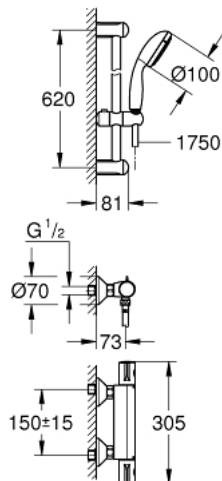

34 565 001 GROHTHERM 800 THERMOSTATIC SHOWER MIXER 1/2" WITH SHOWER SET

PRODUCT DESCRIPTION

- Colour: chrome
- consisting of:
 - Grohtherm 800 thermostatic shower mixer 1/2"
 - (34 558 000)
 - Tempesta shower rail set II, 600 mm (27 598)

34 565 001 GROHTHERM 800 THERMOSTATIC SHOWER MIXER 1/2" WITH SHOWER SET

SELECT SPARE PART: , April 2017 – now

- 1: Temperature control handle (Spare part-nr. 47981000)
- 2: Fitting ring (Spare part-nr. 47743000)
- 3: Thermostatic compact cartridge 1/2" (Spare part-nr. 47439000)
- 4: Shut-off handle (Spare part-nr. 47980000)
- 5: Ceramic headpart, 1/2" (Spare part-nr. 45346000)
- 5.1: O-ring $\varnothing 18.2 \times \varnothing 1.7$ (Spare part-nr. 0392400M)
- 6: Non-return valve (Spare part-nr. 08565000)
- 7: Non-return valve (Spare part-nr. 47189000)
- 7.1: Dirt strainer (Spare part-nr. 0726400M)
- 7.2: Non-return valve (Spare part-nr. 08565000)
- 7.3: O-ring $\varnothing 17 \times \varnothing 2$ (Spare part-nr. 0305500M)
- 8: S-union (Spare part-nr. 12075000)
- 8.1: Ball seal dia. 9x6.8 mm (Spare part-nr. 0138600M)
- 8.2: Escutcheon (Spare part-nr. 0221000M)
- 9: Sliding piece (Spare part-nr. 48099000)
- 10: Outlet shower holder (Spare part-nr. 48098000)
- 11: Dirt strainer (Spare part-nr. 0700200M)
- 12: Extension 3/4", 20 mm (Spare part-nr. 0713000M)*
- 13: Special spanner (Spare part-nr. 19377000)*
- 14: Socket spanner (Spare part-nr. 19332000)*
- 15: GROHE TurboStat cartridge 1/2" (Spare part-nr. 47175000)*