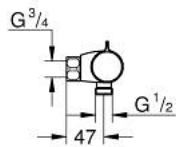

34 561 00M GROHTHERM 800 THERMOSTAT SHOWER MIXER

PRODUCT DESCRIPTION

- Colour: chrome
- wall mounted
- GROHE LongLife finish
- GROHE SafeStop - safety button at 38°C
- GROHE SafeStop Plus - optional temperature limiter at 43°C included
- GROHE TurboStat - compact cartridge with wax thermoelement
- integrated mixed water shut off
- volume handle with GROHE EcoButton (economy button with individually adjustable economy stop)
- ceramic headpart 1/2", 180°
- shower bottom outlet 1/2"
- built-in non return valves
- dirt strainers
- protected against backflow
- without connection unions
- sales unit 16 pieces
- without individual packaging

34 561 00M GROHTHERM 800 THERMOSTAT SHOWER MIXER

SELECT SPARE PART: , February 2018 – now

- 1: Temperature control handle (Spare part-nr. 47981000)
- 2: Fitting ring (Spare part-nr. 47743000)
- 3: Thermostatic compact cartridge 1/2" (Spare part-nr. 47439000)
- 4: Shut-off handle (Spare part-nr. 47980000)
- 5: Ceramic headpart, 1/2" (Spare part-nr. 45346000)
- 5.1: O-ring $\varnothing 18.2 \times \varnothing 1.7$ (Spare part-nr. 0392400M)
- 6: Non-return valve (Spare part-nr. 47189000)
- 6.1: Dirt strainer (Spare part-nr. 0726400M)
- 6.2: Non-return valve (Spare part-nr. 08565000)
- 6.3: O-ring $\varnothing 17 \times \varnothing 2$ (Spare part-nr. 0305500M)
- 7: Extension 3/4", 20 mm (Spare part-nr. 0713000M)*
- 8: Socket spanner (Spare part-nr. 19332000)*
- 9: Special spanner (Spare part-nr. 19377000)*
- 10: GROHE TurboStat cartridge 1/2" (Spare part-nr. 47175000)*