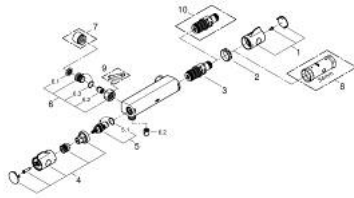

34 561 00M GROHTHERM 800 THERMOSTAT SHOWER MIXER

PRODUCT DESCRIPTION

- Colour: chrome
- wall mounted
- GROHE LongLife finish
- GROHE SafeStop - safety button at 38°C
- GROHE SafeStop Plus - optional temperature limiter at 43°C included
- GROHE TurboStat - compact cartridge with wax thermoelement
- integrated mixed water shut off
- volume handle with GROHE EcoButton (economy button with individually adjustable economy stop)
- ceramic headpart 1/2", 180°
- shower bottom outlet 1/2"
- built-in non return valves
- dirt strainers
- protected against backflow
- without connection unions
- sales unit 16 pieces
- without individual packaging

34 561 00M GROHTHERM 800 THERMOSTAT SHOWER MIXER

SELECT SPARE PART: , February 2018 – now

- 1: Temperature control handle (Spare part-nr. 47981000)
- 2: Fitting ring (Spare part-nr. 47743000)
- 3: Thermostatic compact cartridge 1/2" (Spare part-nr. 47439000)
- 4: Shut-off handle (Spare part-nr. 47980000)
- 5: Ceramic headpart, 1/2" (Spare part-nr. 45346000)
- 5.1: O-ring $\varnothing 18.2 \times \varnothing 1.7$ (Spare part-nr. 0392400M)
- 6: Non-return valve (Spare part-nr. 47189000)
- 6.1: Dirt strainer (Spare part-nr. 0726400M)
- 6.2: Non-return valve (Spare part-nr. 08565000)
- 6.3: O-ring $\varnothing 17 \times \varnothing 2$ (Spare part-nr. 0305500M)
- 7: Extension 3/4", 20 mm (Spare part-nr. 0713000M)*
- 8: Socket spanner (Spare part-nr. 19332000)*
- 9: Special spanner (Spare part-nr. 19377000)*
- 10: GROHE TurboStat cartridge 1/2" (Spare part-nr. 47175000)*