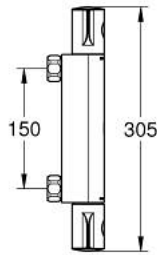

34 561 00M GROHTHERM 800 THERMOSTAT SHOWER MIXER

PRODUCT DESCRIPTION

- Colour: chrome
- wall mounted
- GROHE LongLife finish
- GROHE SafeStop - safety button at 38°C
- GROHE SafeStop Plus - optional temperature limiter at 43°C included
- GROHE TurboStat - compact cartridge with wax thermoelement
- integrated mixed water shut off
- volume handle with GROHE EcoButton (economy button with individually adjustable economy stop)
- ceramic headpart 1/2", 180°
- shower bottom outlet 1/2"
- built-in non return valves
- dirt strainers
- protected against backflow
- without connection unions
- sales unit 16 pieces
- without individual packaging

34 561 00M GROHTHERM 800 THERMOSTAT SHOWER MIXER

SELECT SPARE PART: , February 2018 – now

- 1: Temperature control handle (Spare part-nr. 47981000)
- 2: Fitting ring (Spare part-nr. 47743000)
- 3: Thermostatic compact cartridge 1/2" (Spare part-nr. 47439000)
- 4: Shut-off handle (Spare part-nr. 47980000)
- 5: Ceramic headpart, 1/2" (Spare part-nr. 45346000)
- 5.1: O-ring $\varnothing 18.2 \times \varnothing 1.7$ (Spare part-nr. 0392400M)
- 6: Non-return valve (Spare part-nr. 47189000)
- 6.1: Dirt strainer (Spare part-nr. 0726400M)
- 6.2: Non-return valve (Spare part-nr. 08565000)
- 6.3: O-ring $\varnothing 17 \times \varnothing 2$ (Spare part-nr. 0305500M)
- 7: Extension 3/4", 20 mm (Spare part-nr. 0713000M)*
- 8: Socket spanner (Spare part-nr. 19332000)*
- 9: Special spanner (Spare part-nr. 19377000)*
- 10: GROHE TurboStat cartridge 1/2" (Spare part-nr. 47175000)*