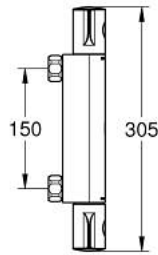

34 561 000 GROHTHERM 800 THERMOSTAT SHOWER MIXER

PRODUCT DESCRIPTION

- Colour: chrome
- wall mounted
- GROHE LongLife finish
- GROHE SafeStop - safety button at 38°C
- GROHE SafeStop Plus - optional temperature limiter at 43°C included
- GROHE TurboStat - compact cartridge with wax thermoelement
- integrated mixed water shut off
- volume handle with GROHE EcoButton (economy button with individually adjustable economy stop)
- ceramic headpart 1/2", 180°
- shower bottom outlet 1/2"
- built-in non return valves
- dirt strainers
- protected against backflow
- without connection unions

34 561 000 GROHTHERM 800 THERMOSTAT SHOWER MIXER

SELECT SPARE PART: , February 2014 – now

- 1: Temperature control handle (Spare part-nr. 47981000)
- 2: Fitting ring (Spare part-nr. 47743000)
- 3: Thermostatic compact cartridge 1/2" (Spare part-nr. 47439000)
- 4: Shut-off handle (Spare part-nr. 47980000)
- 5: Ceramic headpart, 1/2" (Spare part-nr. 45346000)
- 5.1: O-ring $\varnothing 18.2 \times \varnothing 1.7$ (Spare part-nr. 0392400M)
- 6: Non-return valve (Spare part-nr. 47189000)
- 6.1: Dirt strainer (Spare part-nr. 0726400M)
- 6.2: Non-return valve (Spare part-nr. 08565000)
- 6.3: O-ring $\varnothing 17 \times \varnothing 2$ (Spare part-nr. 0305500M)
- 7: Extension 3/4", 20 mm (Spare part-nr. 0713000M)*
- 8: Socket spanner (Spare part-nr. 19332000)*
- 9: Special spanner (Spare part-nr. 19377000)*
- 10: GROHE TurboStat cartridge 1/2" (Spare part-nr. 47175000)*