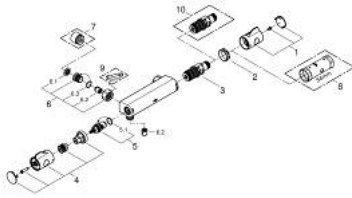

34 561 000 GROHTHERM 800 THERMOSTAT SHOWER MIXER

PRODUCT DESCRIPTION

- Colour: chrome
- wall mounted
- GROHE LongLife finish
- GROHE SafeStop - safety button at 38°C
- GROHE SafeStop Plus - optional temperature limiter at 43°C included
- GROHE TurboStat - compact cartridge with wax thermoelement
- integrated mixed water shut off
- volume handle with GROHE EcoButton (economy button with individually adjustable economy stop)
- ceramic headpart 1/2", 180°
- shower bottom outlet 1/2"
- built-in non return valves
- dirt strainers
- protected against backflow
- without connection unions

34 561 000 GROHTHERM 800 THERMOSTAT SHOWER MIXER

SELECT SPARE PART: , February 2014 – now

- 1: Temperature control handle (Spare part-nr. 47981000)
- 2: Fitting ring (Spare part-nr. 47743000)
- 3: Thermostatic compact cartridge 1/2" (Spare part-nr. 47439000)
- 4: Shut-off handle (Spare part-nr. 47980000)
- 5: Ceramic headpart, 1/2" (Spare part-nr. 45346000)
- 5.1: O-ring $\varnothing 18.2 \times \varnothing 1.7$ (Spare part-nr. 0392400M)
- 6: Non-return valve (Spare part-nr. 47189000)
- 6.1: Dirt strainer (Spare part-nr. 0726400M)
- 6.2: Non-return valve (Spare part-nr. 08565000)
- 6.3: O-ring $\varnothing 17 \times \varnothing 2$ (Spare part-nr. 0305500M)
- 7: Extension 3/4", 20 mm (Spare part-nr. 0713000M)*
- 8: Socket spanner (Spare part-nr. 19332000)*
- 9: Special spanner (Spare part-nr. 19377000)*
- 10: GROHE TurboStat cartridge 1/2" (Spare part-nr. 47175000)*