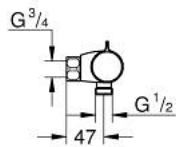

34 561 000 GROHTHERM 800 THERMOSTAT SHOWER MIXER

PRODUCT DESCRIPTION

- Colour: chrome
- wall mounted
- GROHE LongLife finish
- GROHE SafeStop - safety button at 38°C
- GROHE SafeStop Plus - optional temperature limiter at 43°C included
- GROHE TurboStat - compact cartridge with wax thermoelement
- integrated mixed water shut off
- volume handle with GROHE EcoButton (economy button with individually adjustable economy stop)
- ceramic headpart 1/2", 180°
- shower bottom outlet 1/2"
- built-in non return valves
- dirt strainers
- protected against backflow
- without connection unions

34 561 000 GROHTHERM 800 THERMOSTAT SHOWER MIXER

SELECT SPARE PART: , February 2014 – now

- 1: Temperature control handle (Spare part-nr. 47981000)
- 2: Fitting ring (Spare part-nr. 47743000)
- 3: Thermostatic compact cartridge 1/2" (Spare part-nr. 47439000)
- 4: Shut-off handle (Spare part-nr. 47980000)
- 5: Ceramic headpart, 1/2" (Spare part-nr. 45346000)
- 5.1: O-ring $\varnothing 18.2 \times \varnothing 1.7$ (Spare part-nr. 0392400M)
- 6: Non-return valve (Spare part-nr. 47189000)
- 6.1: Dirt strainer (Spare part-nr. 0726400M)
- 6.2: Non-return valve (Spare part-nr. 08565000)
- 6.3: O-ring $\varnothing 17 \times \varnothing 2$ (Spare part-nr. 0305500M)
- 7: Extension 3/4", 20 mm (Spare part-nr. 0713000M)*
- 8: Socket spanner (Spare part-nr. 19332000)*
- 9: Special spanner (Spare part-nr. 19377000)*
- 10: GROHE TurboStat cartridge 1/2" (Spare part-nr. 47175000)*