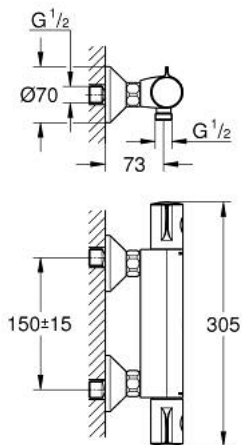

34 558 000 GROHTHERM 800 THERMOSTAT SHOWER MIXER

PRODUCT DESCRIPTION

- Colour: chrome
- wall mounted
- GROHE LongLife finish
- GROHE SafeStop - safety button at 38°C
- GROHE SafeStop Plus - optional temperature limiter at 43°C included
- GROHE TurboStat - compact cartridge with wax thermoelement
- integrated mixed water shut off
- volume handle with GROHE EcoButton (economy button with individually adjustable economy stop)
- ceramic headpart 1/2", 180°
- shower bottom outlet 1/2"
- dirt strainers
- built-in non return valves
- protected against backflow
- S-unions
- metal escutcheon

34 558 000 GROHTHERM 800 THERMOSTAT SHOWER MIXER

SELECT SPARE PART: , February 2014 – now

- 1: Temperature control handle (Spare part-nr. 47981000)
- 2: Fitting ring (Spare part-nr. 47743000)
- 3: Thermostatic compact cartridge 1/2" (Spare part-nr. 47439000)
- 4: Shut-off handle (Spare part-nr. 47980000)
- 5: Ceramic headpart, 1/2" (Spare part-nr. 45346000)
- 5.1: O-ring $\varnothing 18.2 \times \varnothing 1.7$ (Spare part-nr. 0392400M)
- 6: Non-return valve (Spare part-nr. 08565000)
- 7: Non-return valve (Spare part-nr. 47189000)
- 7.1: Dirt strainer (Spare part-nr. 0726400M)
- 7.2: Non-return valve (Spare part-nr. 08565000)
- 7.3: O-ring $\varnothing 17 \times \varnothing 2$ (Spare part-nr. 0305500M)
- 8: S-union (Spare part-nr. 12075000)
- 8.1: Ball seal dia. 9x6.8 mm (Spare part-nr. 0138600M)
- 8.2: Escutcheon (Spare part-nr. 0221000M)
- 9: Extension 3/4", 20 mm (Spare part-nr. 0713000M)*
- 10: Socket spanner (Spare part-nr. 19332000)*
- 11: Special spanner (Spare part-nr. 19377000)*
- 12: GROHE TurboStat cartridge 1/2" (Spare part-nr. 47175000)*