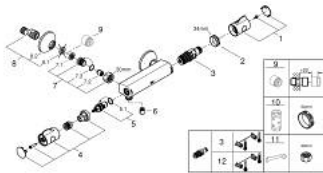

34 558 000 GROHTHERM 800 THERMOSTAT SHOWER MIXER

PRODUCT DESCRIPTION

- Colour: chrome
- wall mounted
- GROHE LongLife finish
- GROHE SafeStop - safety button at 38°C
- GROHE SafeStop Plus - optional temperature limiter at 43°C included
- GROHE TurboStat - compact cartridge with wax thermoelement
- integrated mixed water shut off
- volume handle with GROHE EcoButton (economy button with individually adjustable economy stop)
- ceramic headpart 1/2", 180°
- shower bottom outlet 1/2"
- dirt strainers
- built-in non return valves
- protected against backflow
- S-unions
- metal escutcheon

34 558 000 GROHTHERM 800 THERMOSTAT SHOWER MIXER

SELECT SPARE PART: , February 2014 – now

- 1: Temperature control handle (Spare part-nr. 47981000)
- 2: Fitting ring (Spare part-nr. 47743000)
- 3: Thermostatic compact cartridge 1/2" (Spare part-nr. 47439000)
- 4: Shut-off handle (Spare part-nr. 47980000)
- 5: Ceramic headpart, 1/2" (Spare part-nr. 45346000)
- 5.1: O-ring $\varnothing 18.2 \times \varnothing 1.7$ (Spare part-nr. 0392400M)
- 6: Non-return valve (Spare part-nr. 08565000)
- 7: Non-return valve (Spare part-nr. 47189000)
- 7.1: Dirt strainer (Spare part-nr. 0726400M)
- 7.2: Non-return valve (Spare part-nr. 08565000)
- 7.3: O-ring $\varnothing 17 \times \varnothing 2$ (Spare part-nr. 0305500M)
- 8: S-union (Spare part-nr. 12075000)
- 8.1: Ball seal dia. 9x6.8 mm (Spare part-nr. 0138600M)
- 8.2: Escutcheon (Spare part-nr. 0221000M)
- 9: Extension 3/4", 20 mm (Spare part-nr. 0713000M)*
- 10: Socket spanner (Spare part-nr. 19332000)*
- 11: Special spanner (Spare part-nr. 19377000)*
- 12: GROHE TurboStat cartridge 1/2" (Spare part-nr. 47175000)*