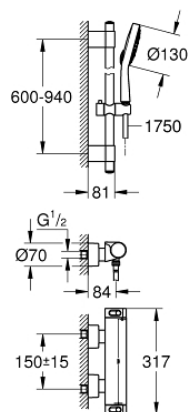

34 482 001 GROHTHERM 2000 THERMOSTATIC SHOWER MIXER 1/2" WITH SHOWER SET

PRODUCT DESCRIPTION

- Colour: chrome
- consisting of:
 - Grohtherm 2000 thermostat shower mixer(34 169)
 - Power&Soul Cosmopolitan 130 shower set

34 482 001 GROHTHERM 2000 THERMOSTATIC SHOWER MIXER 1/2" WITH SHOWER SET

SELECT SPARE PART: , October 2016 – now

- 1: Shut-off handle Aqua Paddle (Spare part-nr. 47916000)
 - 1.1: Cap (Spare part-nr. 4788300M)
 - 2: Ceramic headpart, 1/2" (Spare part-nr. 45346000)
 - 2.1: O-ring $\varnothing 18.2 \times \varnothing 1.7$ (Spare part-nr. 0392400M)
 - 3: Temperature control handle (Spare part-nr. 47917000)
 - 3.1: Cap (Spare part-nr. 4788300M)
 - 4: Fitting ring (Spare part-nr. 47743000)
 - 5: Thermostatic compact cartridge 1/2" (Spare part-nr. 47439000)
 - 6: Non-return valve (Spare part-nr. 47189000)
 - 6.1: Dirt strainer (Spare part-nr. 0726400M)
 - 6.2: Non-return valve (Spare part-nr. 08565000)
 - 6.3: O-ring $\varnothing 17 \times \varnothing 2$ (Spare part-nr. 0305500M)
 - 7: S-union (Spare part-nr. 12693000)
 - 8: Dirt strainer (Spare part-nr. 0700200M)
 - 9: Cap (Spare part-nr. 45922000)
 - 10: Outlet shower holder (Spare part-nr. 48333000)
 - 11: Sliding piece (Spare part-nr. 48177000)
 - 12: Compensation disc (Spare part-nr. 45914XE0)*
 - 13: Extension set 1/2", 30 mm (Spare part-nr. 46238000)*
 - 14: Socket spanner (Spare part-nr. 19332000)*
 - 15: GROHE TurboStat cartridge 1/2" (Spare part-nr. 47175000)*
 - 16: Special spanner (Spare part-nr. 19377000)*
- * Optional accessories