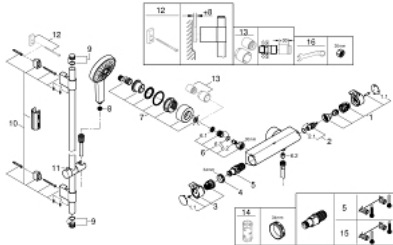

34 482 001 GROHTHERM 2000 THERMOSTATIC SHOWER MIXER 1/2" WITH SHOWER SET

PRODUCT DESCRIPTION

- Colour: chrome
- consisting of:
 - Grohtherm 2000 thermostat shower mixer(34 169)
 - Power&Soul Cosmopolitan 130 shower set

34 482 001 GROHTHERM 2000 THERMOSTATIC SHOWER MIXER 1/2" WITH SHOWER SET

SELECT SPARE PART: , October 2016 – now

- 1: Shut-off handle Aqua Paddle (Spare part-nr. 47916000)
 - 1.1: Cap (Spare part-nr. 4788300M)
 - 2: Ceramic headpart, 1/2" (Spare part-nr. 45346000)
 - 2.1: O-ring $\varnothing 18.2 \times \varnothing 1.7$ (Spare part-nr. 0392400M)
 - 3: Temperature control handle (Spare part-nr. 47917000)
 - 3.1: Cap (Spare part-nr. 4788300M)
 - 4: Fitting ring (Spare part-nr. 47743000)
 - 5: Thermostatic compact cartridge 1/2" (Spare part-nr. 47439000)
 - 6: Non-return valve (Spare part-nr. 47189000)
 - 6.1: Dirt strainer (Spare part-nr. 0726400M)
 - 6.2: Non-return valve (Spare part-nr. 08565000)
 - 6.3: O-ring $\varnothing 17 \times \varnothing 2$ (Spare part-nr. 0305500M)
 - 7: S-union (Spare part-nr. 12693000)
 - 8: Dirt strainer (Spare part-nr. 0700200M)
 - 9: Cap (Spare part-nr. 45922000)
 - 10: Outlet shower holder (Spare part-nr. 48333000)
 - 11: Sliding piece (Spare part-nr. 48177000)
 - 12: Compensation disc (Spare part-nr. 45914XE0)*
 - 13: Extension set 1/2", 30 mm (Spare part-nr. 46238000)*
 - 14: Socket spanner (Spare part-nr. 19332000)*
 - 15: GROHE TurboStat cartridge 1/2" (Spare part-nr. 47175000)*
 - 16: Special spanner (Spare part-nr. 19377000)*
- * Optional accessories