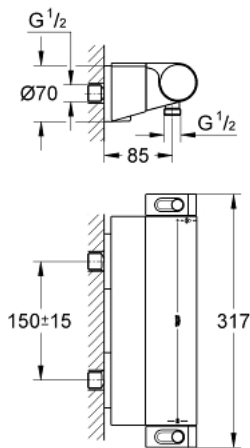

### PRODUCT DESCRIPTION

- Colour: chrome
- wall mounted
- 100% GROHE CoolTouch consisting of safety housing + S-unions with CoolTouch escutcheons
- GROHE LongLife finish
- GROHE Aqua Paddle ergonomically shaped handles
- temperature scale handle with GROHE SafeStop at 38°C
- GROHE SafeStop Plus - optional temperature limiter at 43°C included
- integrated mixed water shut off
- GROHE TurboStat - compact cartridge with wax thermoelement
- volume handle with GROHE EcoButton (economy button with individually adjustable economy stop)
- Carbodur ceramic headpart 1/2", 180°
- shower bottom outlet 1/2"
- built-in non return valves
- dirt strainers
- protected against backflow
- covered S-unions, CoolTouch escutcheons with wall sealing
- GROHE EasyReach shower tray
- removable for easy cleaning

### SELECT SPARE PART: , February 2012 – now

1: Shut-off handle Aqua Paddle (Spare part-nr. 47916000)

1.1: Cap (Spare part-nr. 4788300M)

2: Ceramic headpart, 1/2" (Spare part-nr. 45346000)

2.1: O-ring  $\varnothing 18.2 \times \varnothing 1.7$  (Spare part-nr. 0392400M)

3: Temperature control handle (Spare part-nr. 47917000)

3.1: Cap (Spare part-nr. 4788300M)

4: Fitting ring (Spare part-nr. 47743000)

5: Thermostatic compact cartridge 1/2" (Spare part-nr. 47439000)

6: Non-return valve (Spare part-nr. 47189000)

8: GROHE EasyReach shower tray (Spare part-nr. 18608001)

9: Extension set 1/2", 30 mm (Spare part-nr. 46238000)\*

10: Socket spanner (Spare part-nr. 19332000)\*

11: GROHE TurboStat cartridge 1/2" (Spare part-nr. 47175000)\*