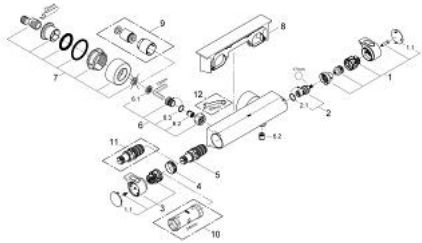

### PRODUCT DESCRIPTION

- Colour: chrome
- wall mounted
- 100% GROHE CoolTouch consisting of safety housing + S-unions with CoolTouch escutcheons
- GROHE LongLife finish
- GROHE Aqua Paddle ergonomically shaped handles
- temperature scale handle with GROHE SafeStop at 38°C
- GROHE SafeStop Plus - optional temperature limiter at 43°C included
- integrated mixed water shut off
- GROHE TurboStat - compact cartridge with wax thermoelement
- volume handle with GROHE EcoButton (economy button with individually adjustable economy stop)
- Carbodur ceramic headpart 1/2", 180°
- shower bottom outlet 1/2"
- built-in non return valves
- dirt strainers
- protected against backflow
- covered S-unions, CoolTouch escutcheons with wall sealing
- GROHE EasyReach shower tray
- removable for easy cleaning

### SELECT SPARE PART: , February 2012 – now

1: Shut-off handle Aqua Paddle (Spare part-nr. 47916000)

1.1: Cap (Spare part-nr. 4788300M)

2: Ceramic headpart, 1/2" (Spare part-nr. 45346000)

2.1: O-ring  $\varnothing 18.2 \times \varnothing 1.7$  (Spare part-nr. 0392400M)

3: Temperature control handle (Spare part-nr. 47917000)

3.1: Cap (Spare part-nr. 4788300M)

4: Fitting ring (Spare part-nr. 47743000)

5: Thermostatic compact cartridge 1/2" (Spare part-nr. 47439000)

6: Non-return valve (Spare part-nr. 47189000)

12: Special spanner (Spare part-nr. 19377000)\*

\* Optional accessories