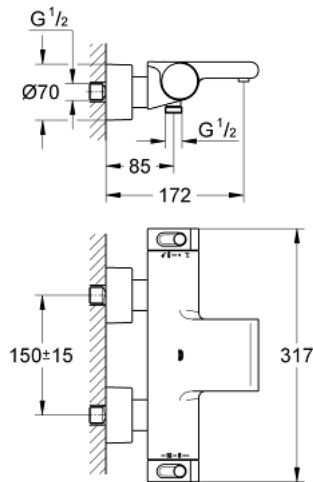

34 466 001 GROHTHERM 2000 THERMOSTAT BATH/SOWER MIXER

PRODUCT DESCRIPTION

- Colour: chrome
- wall mounted
- 100% GROHE CoolTouch consisting of safety housing + S-unions with CoolTouch escutcheons
- GROHE LongLife finish
- GROHE Aqua Paddle ergonomically shaped handles
- GROHE SafeStop - safety button at 38°C
- pre-installed GROHE SafeStop Plus
- GROHE TurboStat - compact cartridge with wax thermoelement
- integrated mixed water shut off
- GROHE AquaDimmer with multiple function:
 - - integrated GROHE EcoButton (economy button with economy stop for shower)
- #NAME?
- shower bottom outlet 1/2"
- diverter: bath/shower
- spray pattern: GROHE XL Waterfall
- flow straightener
- built-in non return valves
- dirt strainers
- protected against backflow
- covered S-unions, CoolTouch escutcheons with wall sealing
- optional upgrade: GROHE EasyReach shower tray (18 608 001)
- integrated flow limiter 14 l/min in the shower outlet

34 466 001 GROHTHERM 2000 THERMOSTAT BATH/SOWER MIXER

SELECT SPARE PART: , February 2012 – now

- 1: Shut-off handle (Spare part-nr. 47923000)
- 1.1: Cap (Spare part-nr. 4788300M)
- 2: Temperature limiter (Spare part-nr. 47925000)
- 3: Aquadimmer (Spare part-nr. 12433000)
- 4: Water flow (Spare part-nr. 47751000)
- 5: Temperature control handle (Spare part-nr. 47926000)
- 6: Fitting ring (Spare part-nr. 47743000)
- 7: Thermostatic compact cartridge 1/2" (Spare part-nr. 47885000)
- 8: Non-return valve (Spare part-nr. 47189000)
- 8.1: Dirt strainer (Spare part-nr. 0726400M)
- 8.2: Non-return valve (Spare part-nr. 08565000)
- 8.3: O-ring $\varnothing 17 \times \varnothing 2$ (Spare part-nr. 0305500M)
- 9: S-union (Spare part-nr. 12693000)
- 10: Water flow (Spare part-nr. 47924000)
- 11: Non-return valve (Spare part-nr. 47886000)
- 12: Extension set 1/2", 30 mm (Spare part-nr. 46238000)*
- 13: Socket spanner (Spare part-nr. 19332000)*
- 14: GROHE TurboStat cartridge 1/2" (Spare part-nr. 47175000)*
- 15: Special spanner (Spare part-nr. 19377000)*