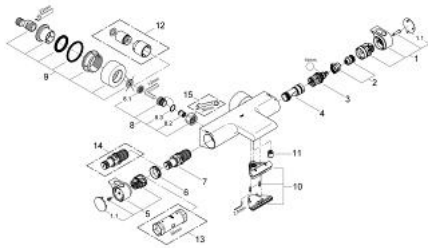

34 466 001 GROHTHERM 2000 THERMOSTAT BATH/SOWER MIXER

PRODUCT DESCRIPTION

- Colour: chrome
- wall mounted
- 100% GROHE CoolTouch consisting of safety housing + S-unions with CoolTouch escutcheons
- GROHE LongLife finish
- GROHE Aqua Paddle ergonomically shaped handles
- GROHE SafeStop - safety button at 38°C
- pre-installed GROHE SafeStop Plus
- GROHE TurboStat - compact cartridge with wax thermoelement
- integrated mixed water shut off
- GROHE AquaDimmer with multiple function:
 - - integrated GROHE EcoButton (economy button with economy stop for shower)
- #NAME?
- shower bottom outlet 1/2"
- diverter: bath/shower
- spray pattern: GROHE XL Waterfall
- flow straightener
- built-in non return valves
- dirt strainers
- protected against backflow
- covered S-unions, CoolTouch escutcheons with wall sealing
- optional upgrade: GROHE EasyReach shower tray (18 608 001)
- integrated flow limiter 14 l/min in the shower outlet

34 466 001 GROHTHERM 2000 THERMOSTAT BATH/SOWER MIXER

SELECT SPARE PART: , February 2012 – now

- 1: Shut-off handle (Spare part-nr. 47923000)
- 1.1: Cap (Spare part-nr. 4788300M)
- 2: Temperature limiter (Spare part-nr. 47925000)
- 3: Aquadimmer (Spare part-nr. 12433000)
- 4: Water flow (Spare part-nr. 47751000)
- 5: Temperature control handle (Spare part-nr. 47926000)
- 6: Fitting ring (Spare part-nr. 47743000)
- 7: Thermostatic compact cartridge 1/2" (Spare part-nr. 47885000)
- 8: Non-return valve (Spare part-nr. 47189000)
- 8.1: Dirt strainer (Spare part-nr. 0726400M)
- 8.2: Non-return valve (Spare part-nr. 08565000)
- 8.3: O-ring $\varnothing 17 \times \varnothing 2$ (Spare part-nr. 0305500M)
- 9: S-union (Spare part-nr. 12693000)
- 10: Water flow (Spare part-nr. 47924000)
- 11: Non-return valve (Spare part-nr. 47886000)
- 12: Extension set 1/2", 30 mm (Spare part-nr. 46238000)*
- 13: Socket spanner (Spare part-nr. 19332000)*
- 14: GROHE TurboStat cartridge 1/2" (Spare part-nr. 47175000)*
- 15: Special spanner (Spare part-nr. 19377000)*