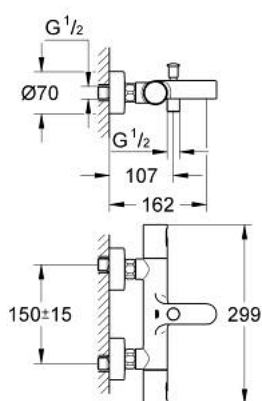

34 337 000 PRECISION JOY THERMOSTAT BATH/SHOWER MIXER

PRODUCT DESCRIPTION

- Colour: chrome
- wall mounted
- GROHE TurboStat - compact cartridge with wax thermoelement
- GROHE EcoJoy - less water, perfect flow
- integrated mixed water shut off
- Carbodur ceramic headpart $1/2''$, 180°
- volume handle with GROHE EcoButton (economy button with individually adjustable economy stop)
- automatic diverter: bath/shower
- GROHE SafeStop - safety button at 38°C
- shower bottom outlet $1/2''$
- built-in non return valves
- dirt strainers
- S-unions
- metal escutcheons
- protected against backflow
- GROHE LongLife finish
- QuickSpanner included

34 337 000 PRECISION JOY THERMOSTAT BATH/SHOWER MIXER

SELECT SPARE PART: , August 2009 – now

- 1: Handle (Spare part-nr. 47728000)
- 1.1: Cap (Spare part-nr. 6458500M)
- 2: Fitting ring (Spare part-nr. 47743000)
- 3: Thermostatic compact cartridge 1/2" (Spare part-nr. 47439000)
- 4: Ceramic headpart, 1/2" (Spare part-nr. 45346000)
- 5: Non-return valve (Spare part-nr. 08565000)
- 6: Dirt strainer (Spare part-nr. 0726400M)
- 7: Diverter knob (Spare part-nr. 65648000)
- 8: Diverter (Spare part-nr. 65655000)
- 9: Mousseur (Spare part-nr. 13952000)
- 10: Extension 3/4", 20 mm (Spare part-nr. 0713000M)*
- 11: Socket spanner (Spare part-nr. 19332000)*
- 12: GROHE TurboStat cartridge 1/2" (Spare part-nr. 47175000)*