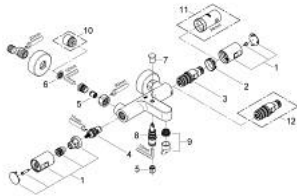

34 337 000 PRECISION JOY THERMOSTAT BATH/SHOWER MIXER

PRODUCT DESCRIPTION

- Colour: chrome
- wall mounted
- GROHE TurboStat - compact cartridge with wax thermoelement
- GROHE EcoJoy - less water, perfect flow
- integrated mixed water shut off
- Carbodur ceramic headpart $1/2''$, 180°
- volume handle with GROHE EcoButton (economy button with individually adjustable economy stop)
- automatic diverter: bath/shower
- GROHE SafeStop - safety button at 38°C
- shower bottom outlet $1/2''$
- built-in non return valves
- dirt strainers
- S-unions
- metal escutcheons
- protected against backflow
- GROHE LongLife finish
- QuickSpanner included

34 337 000 PRECISION JOY THERMOSTAT BATH/SHOWER MIXER

SELECT SPARE PART: , August 2009 – now

- 1: Handle (Spare part-nr. 47728000)
- 1.1: Cap (Spare part-nr. 6458500M)
- 2: Fitting ring (Spare part-nr. 47743000)
- 3: Thermostatic compact cartridge 1/2" (Spare part-nr. 47439000)
- 4: Ceramic headpart, 1/2" (Spare part-nr. 45346000)
- 5: Non-return valve (Spare part-nr. 08565000)
- 6: Dirt strainer (Spare part-nr. 0726400M)
- 7: Diverter knob (Spare part-nr. 65648000)
- 8: Diverter (Spare part-nr. 65655000)
- 9: Mousseur (Spare part-nr. 13952000)
- 10: Extension 3/4", 20 mm (Spare part-nr. 0713000M)*
- 11: Socket spanner (Spare part-nr. 19332000)*
- 12: GROHE TurboStat cartridge 1/2" (Spare part-nr. 47175000)*