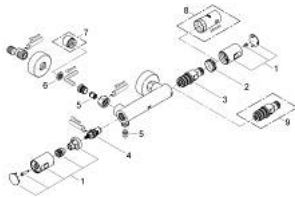

34 333 000 PRECISION JOY THERMOSTAT SHOWER MIXER

PRODUCT DESCRIPTION

- Colour: chrome
- wall mounted
- GROHE TurboStat - compact cartridge with wax thermoelement
- GROHE EcoJoy - less water, perfect flow
- integrated mixed water shut off
- Carbodur ceramic headpart $1\frac{1}{2}$ ", 180°
- volume handle with GROHE EcoButton (economy button with individually adjustable economy stop)
- GROHE SafeStop - safety button at 38°C
- shower bottom outlet $1\frac{1}{2}$ "
- built-in non return valves
- dirt strainers
- S-unions
- metal escutcheons
- protected against backflow
- GROHE LongLife finish
- QuickSpanner included

34 333 000 PRECISION JOY THERMOSTAT SHOWER MIXER

SELECT SPARE PART: , August 2009 – now

- 1: Handle (Spare part-nr. 47728000)
 - 1.1: Cap (Spare part-nr. 6458500M)
 - 2: Fitting ring (Spare part-nr. 47743000)
 - 3: Thermostatic compact cartridge 1/2" (Spare part-nr. 47439000)
 - 4: Ceramic headpart, 1/2" (Spare part-nr. 45346000)
 - 5: Non-return valve (Spare part-nr. 08565000)
 - 6: Dirt strainer (Spare part-nr. 0726400M)
 - 7: Extension 3/4", 20 mm (Spare part-nr. 0713000M)*
 - 8: Socket spanner (Spare part-nr. 19332000)*
 - 9: GROHE TurboStat cartridge 1/2" (Spare part-nr. 47175000)*
- * Optional accessories