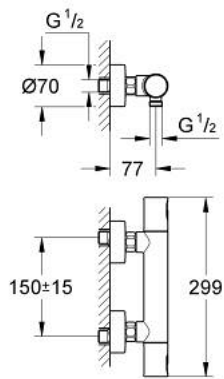

34 333 000 PRECISION JOY THERMOSTAT SHOWER MIXER

PRODUCT DESCRIPTION

- Colour: chrome
- wall mounted
- GROHE TurboStat - compact cartridge with wax thermoelement
- GROHE EcoJoy - less water, perfect flow
- integrated mixed water shut off
- Carbodur ceramic headpart $1\frac{1}{2}$ ", 180°
- volume handle with GROHE EcoButton (economy button with individually adjustable economy stop)
- GROHE SafeStop - safety button at 38°C
- shower bottom outlet $1\frac{1}{2}$ "
- built-in non return valves
- dirt strainers
- S-unions
- metal escutcheons
- protected against backflow
- GROHE LongLife finish
- QuickSpanner included

34 333 000 PRECISION JOY THERMOSTAT SHOWER MIXER

SELECT SPARE PART: , August 2009 – now

- 1: Handle (Spare part-nr. 47728000)
 - 1.1: Cap (Spare part-nr. 6458500M)
 - 2: Fitting ring (Spare part-nr. 47743000)
 - 3: Thermostatic compact cartridge 1/2" (Spare part-nr. 47439000)
 - 4: Ceramic headpart, 1/2" (Spare part-nr. 45346000)
 - 5: Non-return valve (Spare part-nr. 08565000)
 - 6: Dirt strainer (Spare part-nr. 0726400M)
 - 7: Extension 3/4", 20 mm (Spare part-nr. 0713000M)*
 - 8: Socket spanner (Spare part-nr. 19332000)*
 - 9: GROHE TurboStat cartridge 1/2" (Spare part-nr. 47175000)*
- * Optional accessories