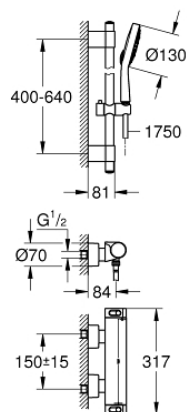

34 281 001 GROHTHERM 2000 THERMOSTATIC SHOWER MIXER 1/2" WITH SHOWER SET

PRODUCT DESCRIPTION

- Colour: chrome
- consisting of:
 - Grohtherm 2000 thermostat shower mixer(34 169)
 - Power&Soul Cosmopolitan shower set 130/600 mm rail (27 731 000)

34 281 001 GROHTHERM 2000 THERMOSTATIC SHOWER MIXER 1/2" WITH SHOWER SET

SELECT SPARE PART: , October 2016 – now

- 1: Shut-off handle Aqua Paddle (Spare part-nr. 47916000)
 - 1.1: Cap (Spare part-nr. 4788300M)
 - 2: Ceramic headpart, 1/2" (Spare part-nr. 45346000)
 - 2.1: O-ring $\varnothing 18.2 \times \varnothing 1.7$ (Spare part-nr. 0392400M)
 - 3: Temperature control handle (Spare part-nr. 47917000)
 - 3.1: Cap (Spare part-nr. 4788300M)
 - 4: Fitting ring (Spare part-nr. 47743000)
 - 5: Thermostatic compact cartridge 1/2" (Spare part-nr. 47439000)
 - 6: Non-return valve (Spare part-nr. 47189000)
 - 6.1: Dirt strainer (Spare part-nr. 0726400M)
 - 6.2: Non-return valve (Spare part-nr. 08565000)
 - 6.3: O-ring $\varnothing 17 \times \varnothing 2$ (Spare part-nr. 0305500M)
 - 7: S-union (Spare part-nr. 12693000)
 - 8: Dirt strainer (Spare part-nr. 0700200M)
 - 9: Cap (Spare part-nr. 45922000)
 - 10: Outlet shower holder (Spare part-nr. 48333000)
 - 11: Sliding piece (Spare part-nr. 48177000)*
 - 12: Compensation disc (Spare part-nr. 45914XE0)*
 - 13: Extension set 1/2", 30 mm (Spare part-nr. 46238000)*
 - 14: Socket spanner (Spare part-nr. 19332000)*
 - 15: GROHE TurboStat cartridge 1/2" (Spare part-nr. 47175000)*
 - 16: Special spanner (Spare part-nr. 19377000)*
- * Optional accessories