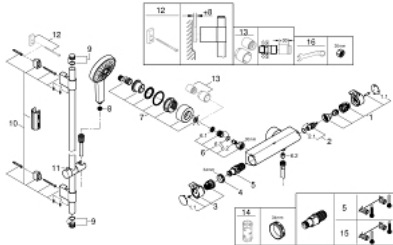

34 281 001 GROHTHERM 2000 THERMOSTATIC SHOWER MIXER 1/2" WITH SHOWER SET

PRODUCT DESCRIPTION

- Colour: chrome
- consisting of:
 - Grohtherm 2000 thermostat shower mixer(34 169)
 - Power&Soul Cosmopolitan shower set 130/600 mm rail (27 731 000)

34 281 001 GROHTHERM 2000 THERMOSTATIC SHOWER MIXER 1/2" WITH SHOWER SET

SELECT SPARE PART: , October 2016 – now

- 1: Shut-off handle Aqua Paddle (Spare part-nr. 47916000)
 - 1.1: Cap (Spare part-nr. 4788300M)
 - 2: Ceramic headpart, 1/2" (Spare part-nr. 45346000)
 - 2.1: O-ring $\varnothing 18.2 \times \varnothing 1.7$ (Spare part-nr. 0392400M)
 - 3: Temperature control handle (Spare part-nr. 47917000)
 - 3.1: Cap (Spare part-nr. 4788300M)
 - 4: Fitting ring (Spare part-nr. 47743000)
 - 5: Thermostatic compact cartridge 1/2" (Spare part-nr. 47439000)
 - 6: Non-return valve (Spare part-nr. 47189000)
 - 6.1: Dirt strainer (Spare part-nr. 0726400M)
 - 6.2: Non-return valve (Spare part-nr. 08565000)
 - 6.3: O-ring $\varnothing 17 \times \varnothing 2$ (Spare part-nr. 0305500M)
 - 7: S-union (Spare part-nr. 12693000)
 - 8: Dirt strainer (Spare part-nr. 0700200M)
 - 9: Cap (Spare part-nr. 45922000)
 - 10: Outlet shower holder (Spare part-nr. 48333000)
 - 11: Sliding piece (Spare part-nr. 48177000)*
 - 12: Compensation disc (Spare part-nr. 45914XE0)*
 - 13: Extension set 1/2", 30 mm (Spare part-nr. 46238000)*
 - 14: Socket spanner (Spare part-nr. 19332000)*
 - 15: GROHE TurboStat cartridge 1/2" (Spare part-nr. 47175000)*
 - 16: Special spanner (Spare part-nr. 19377000)*
- * Optional accessories