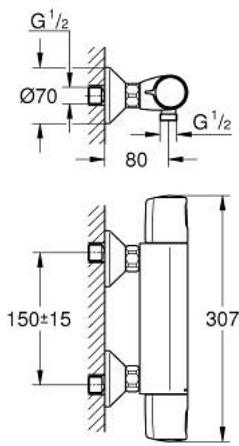

## 34 229 002 PRECISION TREND THERMOSTAT SHOWER MIXER

### PRODUCT DESCRIPTION

- Colour: chrome
- wall mounted
- GROHE CoolTouch safety housing
- GROHE LongLife finish
- GROHE TurboStat - compact cartridge with wax thermosteement
- GROHE MetalGrip ergonomically shaped metal handles
- GROHE SafeStop - safety button at 38°C
- GROHE SafeStop Plus - optional temperature limiter at 43°C included
- volume handle with GROHE EcoButton (economy button with individually adjustable economy stop)
- integrated mixed water shut off
- ceramic headpart 1/2", 180°
- shower bottom outlet 1/2"
- built-in non return valves
- dirt strainers
- S-unions
- metal escutcheon
- protected against backflow
- GROHE QuickSpanner included in chrome variant only

### SELECT SPARE PART: , September 2014 – now

- 1: Handle (Spare part-nr. 47992000)
- 2: Ceramic headpart, 1/2" (Spare part-nr. 45346000)
- 2.1: O-ring  $\varnothing 18.2 \times \varnothing 1.7$  (Spare part-nr. 0392400M)
- 3: Fitting ring (Spare part-nr. 47743000)
- 4: Thermostatic compact cartridge 1/2" (Spare part-nr. 47439000)
- 5: Race (Spare part-nr. 47975000)
- 6: Non-return valve (Spare part-nr. 08565000)
- 7: Non-return valve (Spare part-nr. 47189000)
- 7.1: Dirt strainer (Spare part-nr. 0726400M)
- 7.2: Non-return valve (Spare part-nr. 08565000)
- 7.3: O-ring  $\varnothing 17 \times \varnothing 2$  (Spare part-nr. 0305500M)
- 8: S-union (Spare part-nr. 12075000)
- 8.1: Ball seal dia. 9x6.8 mm (Spare part-nr. 0138600M)
- 8.2: Escutcheon (Spare part-nr. 0221000M)
- 9: GROHE TurboStat cartridge 1/2" (Spare part-nr. 47175000)\*
- 10: Extension 3/4", 20 mm (Spare part-nr. 0713000M)\*
- 11: Socket spanner (Spare part-nr. 19332000)\*
- 12: Special spanner (Spare part-nr. 19377000)\*