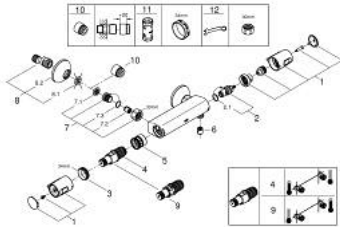

## 34 229 002 PRECISION TREND THERMOSTAT SHOWER MIXER

### PRODUCT DESCRIPTION

- Colour: chrome
- wall mounted
- GROHE CoolTouch safety housing
- GROHE LongLife finish
- GROHE TurboStat - compact cartridge with wax thermosteement
- GROHE MetalGrip ergonomically shaped metal handles
- GROHE SafeStop - safety button at 38°C
- GROHE SafeStop Plus - optional temperature limiter at 43°C included
- volume handle with GROHE EcoButton (economy button with individually adjustable economy stop)
- integrated mixed water shut off
- ceramic headpart 1/2", 180°
- shower bottom outlet 1/2"
- built-in non return valves
- dirt strainers
- S-unions
- metal escutcheon
- protected against backflow
- GROHE QuickSpanner included in chrome variant only

### SELECT SPARE PART: , September 2014 – now

- 1: Handle (Spare part-nr. 47992000)
- 2: Ceramic headpart, 1/2" (Spare part-nr. 45346000)
- 2.1: O-ring  $\varnothing 18.2 \times \varnothing 1.7$  (Spare part-nr. 0392400M)
- 3: Fitting ring (Spare part-nr. 47743000)
- 4: Thermostatic compact cartridge 1/2" (Spare part-nr. 47439000)
- 5: Race (Spare part-nr. 47975000)
- 6: Non-return valve (Spare part-nr. 08565000)
- 7: Non-return valve (Spare part-nr. 47189000)
- 7.1: Dirt strainer (Spare part-nr. 0726400M)
- 7.2: Non-return valve (Spare part-nr. 08565000)
- 7.3: O-ring  $\varnothing 17 \times \varnothing 2$  (Spare part-nr. 0305500M)
- 8: S-union (Spare part-nr. 12075000)
- 8.1: Ball seal dia. 9x6.8 mm (Spare part-nr. 0138600M)
- 8.2: Escutcheon (Spare part-nr. 0221000M)
- 9: GROHE TurboStat cartridge 1/2" (Spare part-nr. 47175000)\*
- 10: Extension 3/4", 20 mm (Spare part-nr. 0713000M)\*
- 11: Socket spanner (Spare part-nr. 19332000)\*
- 12: Special spanner (Spare part-nr. 19377000)\*