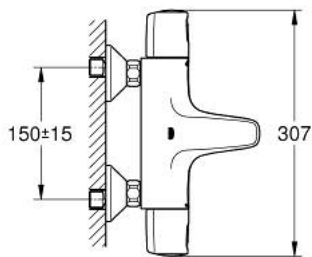

34 227 002 PRECISION TREND THERMOSTAT BATH/SOWER MIXER

PRODUCT DESCRIPTION

- Colour: chrome
- wall mounted
- GROHE CoolTouch safety housing
- GROHE LongLife finish
- GROHE TurboStat - compact cartridge with wax thermoelement
- GROHE MetalGrip ergonomically shaped metal handles
- GROHE SafeStop - safety button at 38°C
- GROHE SafeStop Plus - optional temperature limiter at 43°C included
- GROHE AquaDimmer with multiple function:
- #NAME?
- - integrated GROHE EcoButton(economy button with economy stop for shower)
- diverter: bath/shower
- integrated mixed water shut off
- shower bottom outlet 1/2"
- mousseur
- built-in non return valves
- S-unions
- dirt strainers
- metal escutcheon
- protected against backflow
- GROHE QuickSpanner included in chrome variant only

34 227 002 PRECISION TREND THERMOSTAT BATH/SHOWER MIXER

SELECT SPARE PART: , September 2014 – now

- 1: Shut-off handle (Spare part-nr. 47991000)
 - 2: Temperature limiter (Spare part-nr. 47977000)
 - 3: Aquadimmer (Spare part-nr. 12433000)
 - 4: Water flow (Spare part-nr. 47751000)
 - 5: Handle (Spare part-nr. 47992000)
 - 6: Fitting ring (Spare part-nr. 47743000)
 - 7: Thermostatic compact cartridge 1/2" (Spare part-nr. 47439000)
 - 8: Race (Spare part-nr. 47975000)
 - 9: Mousseur (Spare part-nr. 13941000)
 - 10: Non-return valve (Spare part-nr. 08565000)
 - 11: Non-return valve (Spare part-nr. 47189000)
 - 11.1: Dirt strainer (Spare part-nr. 0726400M)
 - 11.2: Non-return valve (Spare part-nr. 08565000)
 - 11.3: O-ring $\varnothing 17 \times \varnothing 2$ (Spare part-nr. 0305500M)
 - 12: S-union (Spare part-nr. 12075000)
 - 12.1: Ball seal dia. 9x6.8 mm (Spare part-nr. 0138600M)
 - 12.2: Escutcheon (Spare part-nr. 0221000M)
 - 13: GROHE TurboStat cartridge 1/2" (Spare part-nr. 47175000)*
 - 14: Extension 3/4", 20 mm (Spare part-nr. 0713000M)*
 - 15: Socket spanner (Spare part-nr. 19332000)*
 - 16: Special spanner (Spare part-nr. 19377000)*
- * Optional accessories