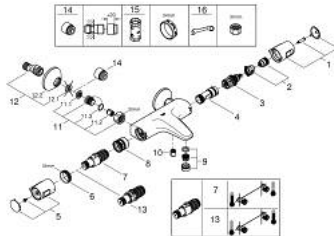

34 227 002 PRECISION TREND THERMOSTAT BATH/SOWER MIXER

PRODUCT DESCRIPTION

- Colour: chrome
- wall mounted
- GROHE CoolTouch safety housing
- GROHE LongLife finish
- GROHE TurboStat - compact cartridge with wax thermoelement
- GROHE MetalGrip ergonomically shaped metal handles
- GROHE SafeStop - safety button at 38°C
- GROHE SafeStop Plus - optional temperature limiter at 43°C included
- GROHE AquaDimmer with multiple function:
- #NAME?
- - integrated GROHE EcoButton(economy button with economy stop for shower)
- diverter: bath/shower
- integrated mixed water shut off
- shower bottom outlet 1/2"
- mousseur
- built-in non return valves
- S-unions
- dirt strainers
- metal escutcheon
- protected against backflow
- GROHE QuickSpanner included in chrome variant only

34 227 002 PRECISION TREND THERMOSTAT BATH/SHOWER MIXER

SELECT SPARE PART: , September 2014 – now

- 1: Shut-off handle (Spare part-nr. 47991000)
 - 2: Temperature limiter (Spare part-nr. 47977000)
 - 3: Aquadimmer (Spare part-nr. 12433000)
 - 4: Water flow (Spare part-nr. 47751000)
 - 5: Handle (Spare part-nr. 47992000)
 - 6: Fitting ring (Spare part-nr. 47743000)
 - 7: Thermostatic compact cartridge 1/2" (Spare part-nr. 47439000)
 - 8: Race (Spare part-nr. 47975000)
 - 9: Mousseur (Spare part-nr. 13941000)
 - 10: Non-return valve (Spare part-nr. 08565000)
 - 11: Non-return valve (Spare part-nr. 47189000)
 - 11.1: Dirt strainer (Spare part-nr. 0726400M)
 - 11.2: Non-return valve (Spare part-nr. 08565000)
 - 11.3: O-ring $\varnothing 17 \times \varnothing 2$ (Spare part-nr. 0305500M)
 - 12: S-union (Spare part-nr. 12075000)
 - 12.1: Ball seal dia. 9x6.8 mm (Spare part-nr. 0138600M)
 - 12.2: Escutcheon (Spare part-nr. 0221000M)
 - 13: GROHE TurboStat cartridge 1/2" (Spare part-nr. 47175000)*
 - 14: Extension 3/4", 20 mm (Spare part-nr. 0713000M)*
 - 15: Socket spanner (Spare part-nr. 19332000)*
 - 16: Special spanner (Spare part-nr. 19377000)*
- * Optional accessories