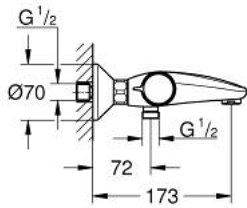

34 227 002 PRECISION TREND THERMOSTAT BATH/SOWER MIXER

PRODUCT DESCRIPTION

- Colour: chrome
- wall mounted
- GROHE CoolTouch safety housing
- GROHE LongLife finish
- GROHE TurboStat - compact cartridge with wax thermoelement
- GROHE MetalGrip ergonomically shaped metal handles
- GROHE SafeStop - safety button at 38°C
- GROHE SafeStop Plus - optional temperature limiter at 43°C included
- GROHE AquaDimmer with multiple function:
- #NAME?
- - integrated GROHE EcoButton(economy button with economy stop for shower)
- diverter: bath/shower
- integrated mixed water shut off
- shower bottom outlet 1/2"
- mousseur
- built-in non return valves
- S-unions
- dirt strainers
- metal escutcheon
- protected against backflow
- GROHE QuickSpanner included in chrome variant only

34 227 002 PRECISION TREND THERMOSTAT BATH/SHOWER MIXER

SELECT SPARE PART: , September 2014 – now

- 1: Shut-off handle (Spare part-nr. 47991000)
 - 2: Temperature limiter (Spare part-nr. 47977000)
 - 3: Aquadimmer (Spare part-nr. 12433000)
 - 4: Water flow (Spare part-nr. 47751000)
 - 5: Handle (Spare part-nr. 47992000)
 - 6: Fitting ring (Spare part-nr. 47743000)
 - 7: Thermostatic compact cartridge 1/2" (Spare part-nr. 47439000)
 - 8: Race (Spare part-nr. 47975000)
 - 9: Mousseur (Spare part-nr. 13941000)
 - 10: Non-return valve (Spare part-nr. 08565000)
 - 11: Non-return valve (Spare part-nr. 47189000)
 - 11.1: Dirt strainer (Spare part-nr. 0726400M)
 - 11.2: Non-return valve (Spare part-nr. 08565000)
 - 11.3: O-ring $\varnothing 17 \times \varnothing 2$ (Spare part-nr. 0305500M)
 - 12: S-union (Spare part-nr. 12075000)
 - 12.1: Ball seal dia. 9x6.8 mm (Spare part-nr. 0138600M)
 - 12.2: Escutcheon (Spare part-nr. 0221000M)
 - 13: GROHE TurboStat cartridge 1/2" (Spare part-nr. 47175000)*
 - 14: Extension 3/4", 20 mm (Spare part-nr. 0713000M)*
 - 15: Socket spanner (Spare part-nr. 19332000)*
 - 16: Special spanner (Spare part-nr. 19377000)*
- * Optional accessories