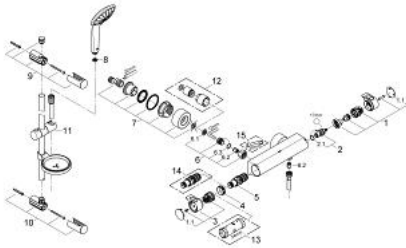

34 195 001 GROHTHERM 2000 THERMOSTATIC SHOWER MIXER 1/2" WITH SHOWER SET

PRODUCT DESCRIPTION

- Colour: chrome
- consisting of:
 - Grohtherm 2000 thermostat shower mixer(34 169)
 - Euphoria 110 Massage shower set, 600 mm (27 231 001)

34 195 001 GROHTHERM 2000 THERMOSTATIC SHOWER MIXER 1/2" WITH SHOWER SET

SELECT SPARE PART: , February 2012 – now

1: Shut-off handle Aqua Paddle (Spare part-nr. 47916000)

1.1: Cap (Spare part-nr. 4788300M)

2: Ceramic headpart, 1/2" (Spare part-nr. 45346000)

2.1: O-ring $\varnothing 18.2 \times \varnothing 1.7$ (Spare part-nr. 0392400M)

3: Temperature control handle (Spare part-nr. 47917000)

3.1: Cap (Spare part-nr. 4788300M)

4: Fitting ring (Spare part-nr. 47743000)

5: Thermostatic compact cartridge 1/2" (Spare part-nr. 47439000)

6: Non-return valve (Spare part-nr. 47189000)

6.1: Dirt strainer (Spare part-nr. 0726400M)

6.2: Non-return valve (Spare part-nr. 08565000)