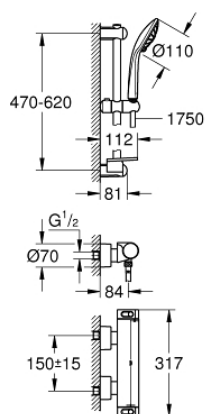

34 195 001 GROHTHERM 2000 THERMOSTATIC SHOWER MIXER 1/2" WITH SHOWER SET

PRODUCT DESCRIPTION

- Colour: chrome
- consisting of:
 - Grohtherm 2000 thermostat shower mixer(34 169)
 - Euphoria 110 Massage shower set, 600 mm (27 231 001)

34 195 001 GROHTHERM 2000 THERMOSTATIC SHOWER MIXER 1/2" WITH SHOWER SET

SELECT SPARE PART: , February 2012 – now

1: Shut-off handle Aqua Paddle (Spare part-nr. 47916000)

1.1: Cap (Spare part-nr. 4788300M)

2: Ceramic headpart, 1/2" (Spare part-nr. 45346000)

2.1: O-ring $\varnothing 18.2 \times \varnothing 1.7$ (Spare part-nr. 0392400M)

3: Temperature control handle (Spare part-nr. 47917000)

3.1: Cap (Spare part-nr. 4788300M)

4: Fitting ring (Spare part-nr. 47743000)

5: Thermostatic compact cartridge 1/2" (Spare part-nr. 47439000)

6: Non-return valve (Spare part-nr. 47189000)

6.1: Dirt strainer (Spare part-nr. 0726400M)

6.2: Non-return valve (Spare part-nr. 08565000)