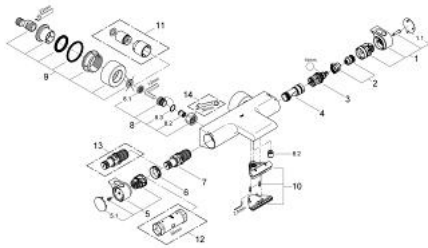

34 174 001 GROHTHERM 2000 THERMOSTAT BATH/SOWER MIXER

PRODUCT DESCRIPTION

- Colour: chrome
- wall mounted
- 100% GROHE CoolTouch consisting of safety housing + S-unions with CoolTouch escutcheons
- GROHE LongLife finish
- GROHE Aqua Paddle ergonomically shaped handles
- GROHE SafeStop - safety button at 38°C
- GROHE SafeStop Plus - optional temperature limiter at 43°C included
- GROHE TurboStat - compact cartridge with wax thermoelement
- integrated mixed water shut off
- GROHE AquaDimmer with multiple function:
 - - integrated GROHE EcoButton (economy button with economy stop for shower)
- #NAME?
- diverter: bath/shower
- shower bottom outlet 1/2"
- spray pattern: GROHE XL Waterfall
- flow straightener
- built-in non return valves
- dirt strainers
- protected against backflow
- covered S-unions, CoolTouch escutcheons with wall sealing
- optional upgrade: GROHE EasyReach shower tray (18 608 001)

34 174 001 GROHTHERM 2000 THERMOSTAT BATH/SHOWER MIXER

SELECT SPARE PART: , February 2012 – now

- 1: Shut-off handle (Spare part-nr. 47923000)
- 1.1: Cap (Spare part-nr. 4788300M)
- 2: Temperature limiter (Spare part-nr. 47925000)
- 3: Aquadimmer (Spare part-nr. 12433000)
- 4: Water flow (Spare part-nr. 47751000)
- 5: Temperature control handle (Spare part-nr. 47917000)
- 5.1: Cap (Spare part-nr. 4788300M)
- 6: Fitting ring (Spare part-nr. 47743000)
- 7: Thermostatic compact cartridge 1/2" (Spare part-nr. 47439000)
- 8: Non-return valve (Spare part-nr. 47189000)
- 8.1: Dirt strainer (Spare part-nr. 0726400M)
- 8.2: Non-return valve (Spare part-nr. 08565000)
- 8.3: O-ring $\varnothing 17 \times \varnothing 2$ (Spare part-nr. 0305500M)
- 9: S-union (Spare part-nr. 12693000)
- 10: Water flow (Spare part-nr. 47924000)
- 11: Extension set 1/2", 30 mm (Spare part-nr. 46238000)*
- 12: Socket spanner (Spare part-nr. 19332000)*
- 13: GROHE TurboStat cartridge 1/2" (Spare part-nr. 47175000)*
- 14: Special spanner (Spare part-nr. 19377000)*