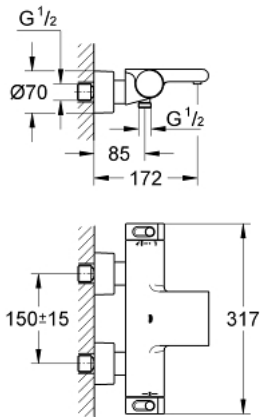

34 174 001 GROHTHERM 2000 THERMOSTAT BATH/SOWER MIXER

PRODUCT DESCRIPTION

- Colour: chrome
- wall mounted
- 100% GROHE CoolTouch consisting of safety housing + S-unions with CoolTouch escutcheons
- GROHE LongLife finish
- GROHE Aqua Paddle ergonomically shaped handles
- GROHE SafeStop - safety button at 38°C
- GROHE SafeStop Plus - optional temperature limiter at 43°C included
- GROHE TurboStat - compact cartridge with wax thermoelement
- integrated mixed water shut off
- GROHE AquaDimmer with multiple function:
 - - integrated GROHE EcoButton (economy button with economy stop for shower)
- #NAME?
- diverter: bath/shower
- shower bottom outlet 1/2"
- spray pattern: GROHE XL Waterfall
- flow straightener
- built-in non return valves
- dirt strainers
- protected against backflow
- covered S-unions, CoolTouch escutcheons with wall sealing
- optional upgrade: GROHE EasyReach shower tray (18 608 001)

34 174 001 GROHTHERM 2000 THERMOSTAT BATH/SHOWER MIXER

SELECT SPARE PART: , February 2012 – now

- 1: Shut-off handle (Spare part-nr. 47923000)
- 1.1: Cap (Spare part-nr. 4788300M)
- 2: Temperature limiter (Spare part-nr. 47925000)
- 3: Aquadimmer (Spare part-nr. 12433000)
- 4: Water flow (Spare part-nr. 47751000)
- 5: Temperature control handle (Spare part-nr. 47917000)
- 5.1: Cap (Spare part-nr. 4788300M)
- 6: Fitting ring (Spare part-nr. 47743000)
- 7: Thermostatic compact cartridge 1/2" (Spare part-nr. 47439000)
- 8: Non-return valve (Spare part-nr. 47189000)
- 8.1: Dirt strainer (Spare part-nr. 0726400M)
- 8.2: Non-return valve (Spare part-nr. 08565000)
- 8.3: O-ring $\varnothing 17 \times \varnothing 2$ (Spare part-nr. 0305500M)
- 9: S-union (Spare part-nr. 12693000)
- 10: Water flow (Spare part-nr. 47924000)
- 11: Extension set 1/2", 30 mm (Spare part-nr. 46238000)*
- 12: Socket spanner (Spare part-nr. 19332000)*
- 13: GROHE TurboStat cartridge 1/2" (Spare part-nr. 47175000)*
- 14: Special spanner (Spare part-nr. 19377000)*