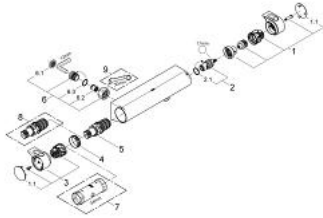

### PRODUCT DESCRIPTION

- Colour: chrome
- wall mounted
- GROHE CoolTouch safety housing
- GROHE LongLife finish
- GROHE Aqua Paddle ergonomically shaped handles
- GROHE SafeStop - safety button at 38°C
- GROHE SafeStop Plus - optional temperature limiter at 43°C included
- GROHE TurboStat - compact cartridge with wax thermoelement
- integrated mixed water shut off
- volume handle with GROHE EcoButton (economy button with individually adjustable economy stop)
- Carbodur ceramic headpart 1/2", 180°
- shower bottom outlet 1/2"
- built-in non return valves
- dirt strainers
- protected against backflow
- without connection unions
- chrome plated union nuts

## 34 170 001 GROHTHERM 2000 THERMOSTAT SHOWER MIXER

**SELECT SPARE PART:** , February 2012 – now

1: Shut-off handle Aqua Paddle (Spare part-nr. 47916000)

1.1: Cap (Spare part-nr. 4788300M)

2: Ceramic headpart, 1/2" (Spare part-nr. 45346000)

2.1: O-ring  $\varnothing 18.2 \times \varnothing 1.7$  (Spare part-nr. 0392400M)

3: Temperature control handle (Spare part-nr. 47917000)

3.1: Cap (Spare part-nr. 4788300M)

4: Fitting ring (Spare part-nr. 47743000)