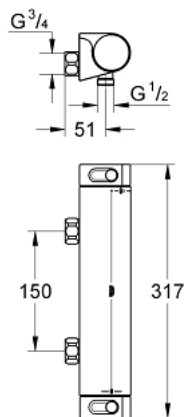

### PRODUCT DESCRIPTION

- Colour: chrome
- wall mounted
- GROHE CoolTouch safety housing
- GROHE LongLife finish
- GROHE Aqua Paddle ergonomically shaped handles
- GROHE SafeStop - safety button at 38°C
- GROHE SafeStop Plus - optional temperature limiter at 43°C included
- GROHE TurboStat - compact cartridge with wax thermoelement
- integrated mixed water shut off
- volume handle with GROHE EcoButton (economy button with individually adjustable economy stop)
- Carbodur ceramic headpart 1/2", 180°
- shower bottom outlet 1/2"
- built-in non return valves
- dirt strainers
- protected against backflow
- without connection unions
- chrome plated union nuts

## 34 170 001 GROHTHERM 2000 THERMOSTAT SHOWER MIXER

**SELECT SPARE PART:** , February 2012 – now

1: Shut-off handle Aqua Paddle (Spare part-nr. 47916000)

1.1: Cap (Spare part-nr. 4788300M)

2: Ceramic headpart, 1/2" (Spare part-nr. 45346000)

2.1: O-ring  $\varnothing 18.2 \times \varnothing 1.7$  (Spare part-nr. 0392400M)

3: Temperature control handle (Spare part-nr. 47917000)

3.1: Cap (Spare part-nr. 4788300M)

4: Fitting ring (Spare part-nr. 47743000)