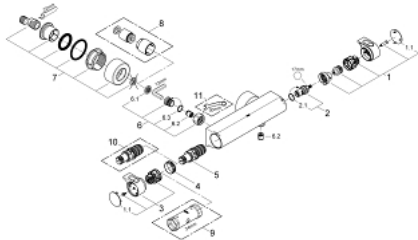

34 169 001 GROHTHERM 2000 THERMOSTAT SHOWER MIXER

PRODUCT DESCRIPTION

- Colour: chrome
- wall mounted
- 100% GROHE CoolTouch consisting of safety housing + S-unions with CoolTouch escutcheons
- GROHE LongLife finish
- GROHE Aqua Paddle ergonomically shaped handles
- GROHE SafeStop - safety button at 38°C
- GROHE SafeStop Plus - optional temperature limiter at 43°C included
- GROHE TurboStat - compact cartridge with wax thermoelement
- integrated mixed water shut off
- volume handle with GROHE EcoButton (economy button with individually adjustable economy stop)
- Carbodur ceramic headpart 1/2", 180°
- shower bottom outlet 1/2"
- built-in non return valves
- dirt strainers
- protected against backflow
- covered S-unions, CoolTouch escutcheons with wall sealing
- optional upgrade: GROHE EasyReach shower tray (18 608 001)

34 169 001 GROHTHERM 2000 THERMOSTAT SHOWER MIXER

SELECT SPARE PART: , February 2012 – now

1: Shut-off handle Aqua Paddle (Spare part-nr. 47916000)

1.1: Cap (Spare part-nr. 4788300M)

2: Ceramic headpart, 1/2" (Spare part-nr. 45346000)

2.1: O-ring $\varnothing 18.2 \times \varnothing 1.7$ (Spare part-nr. 0392400M)

3: Temperature control handle (Spare part-nr. 47917000)

3.1: Cap (Spare part-nr. 4788300M)

4: Fitting ring (Spare part-nr. 47743000)

10: GROHE TurboStat cartridge 1/2" (Spare part-nr. 47175000)*

11: Special spanner (Spare part-nr. 19377000)*

* Optional accessories