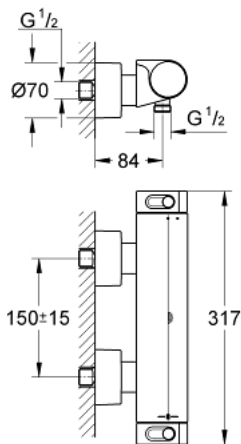

34 169 001 GROHTHERM 2000 THERMOSTAT SHOWER MIXER

PRODUCT DESCRIPTION

- Colour: chrome
- wall mounted
- 100% GROHE CoolTouch consisting of safety housing + S-unions with CoolTouch escutcheons
- GROHE LongLife finish
- GROHE Aqua Paddle ergonomically shaped handles
- GROHE SafeStop - safety button at 38°C
- GROHE SafeStop Plus - optional temperature limiter at 43°C included
- GROHE TurboStat - compact cartridge with wax thermoelement
- integrated mixed water shut off
- volume handle with GROHE EcoButton (economy button with individually adjustable economy stop)
- Carbodur ceramic headpart 1/2", 180°
- shower bottom outlet 1/2"
- built-in non return valves
- dirt strainers
- protected against backflow
- covered S-unions, CoolTouch escutcheons with wall sealing
- optional upgrade: GROHE EasyReach shower tray (18 608 001)

34 169 001 GROHTHERM 2000 THERMOSTAT SHOWER MIXER

SELECT SPARE PART: , February 2012 – now

1: Shut-off handle Aqua Paddle (Spare part-nr. 47916000)

1.1: Cap (Spare part-nr. 4788300M)

2: Ceramic headpart, 1/2" (Spare part-nr. 45346000)

2.1: O-ring $\varnothing 18.2 \times \varnothing 1.7$ (Spare part-nr. 0392400M)

3: Temperature control handle (Spare part-nr. 47917000)

3.1: Cap (Spare part-nr. 4788300M)

4: Fitting ring (Spare part-nr. 47743000)

10: GROHE TurboStat cartridge 1/2" (Spare part-nr. 47175000)*

11: Special spanner (Spare part-nr. 19377000)*

* Optional accessories