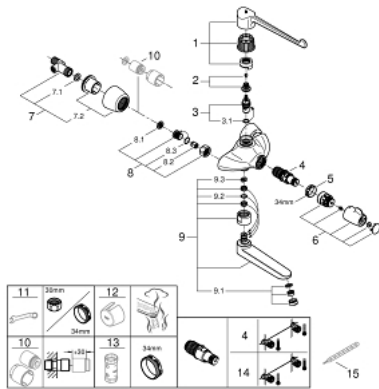

34 020 001 GROHTHERM SPECIAL THERMOSTAT BASIN MIXER 1/2"

SELECT SPARE PART: , August 2013 – now

- 1: Lever 250 mm (Spare part-nr. 47410000)
- 2: Replacement handle connection kit (Spare part-nr. 45186000)
- 2.1: O-ring $\varnothing 18.2 \times \varnothing 1.7$ (Spare part-nr. 0392400M)
- 3: Ceramic headpart, 1/2" (Spare part-nr. 45346000)
- 3.1: O-ring $\varnothing 18.2 \times \varnothing 1.7$ (Spare part-nr. 0392400M)
- 4: Thermostatic compact cartridge 1/2" (Spare part-nr. 47885000)
- 5: Fitting ring (Spare part-nr. 47743000)
- 6: Temperature control handle (Spare part-nr. 49072000)
- 7: S-union (Spare part-nr. 12051000)
- 7.1: Ball seal dia. 9x6.8 mm (Spare part-nr. 0138600M)
- 7.2: Escutcheon (Spare part-nr. 45392000)
- 8: Non-return valve (Spare part-nr. 47189000)
- 8.1: Dirt strainer (Spare part-nr. 0726400M)
- 8.2: Non-return valve (Spare part-nr. 08565000)
- 8.3: O-ring $\varnothing 17 \times \varnothing 2$ (Spare part-nr. 0305500M)
- 9: Cast swivel spout (Spare part-nr. 13138000)
- 9.1: Flow straightener (Spare part-nr. 13960000)
- 9.2: Sealing washer (Spare part-nr. 0128500M)
- 9.3: Stop limiter (Spare part-nr. 0974000M)
- 10: Extension set 1/2", 30 mm (Spare part-nr. 46238000)*
- 11: Special spanner (Spare part-nr. 19377000)*
- 12: Temperature unlocking handle (Spare part-nr. 47994000)*
- 13: Socket spanner (Spare part-nr. 19332000)*
- 14: GROHE TurboStat cartridge 1/2" (Spare part-nr. 47175000)*
- 15: Adjusting thermometer ($^{\circ}\text{C}$) (Spare part-nr. 19001000)*