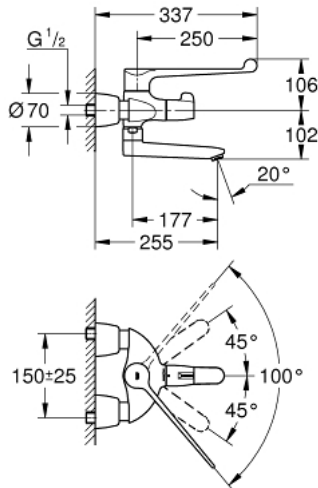

34 020 001 GROHTHERM SPECIAL THERMOSTAT BASIN MIXER 1/2"

PRODUCT DESCRIPTION

- Colour: chrome
- for elbow lever actuation
- wall mounted
- ergonomic metal lever 250 mm for elbow actuation
- swivel area 100°
- metal stop
- ceramic headpart 1/2"
- GROHE TurboStat - compact cartridge with wax thermoelement
- GROHE SafetyPlus ergonomic metal temperature handle with pre-adjustable safety stop between 35°C and 43°C
- easy thermal disinfection by optional temperature unlocking handle 47 994 000
- cast spout with reinforced bearing
- swivel area 90°
- lockable
- laminar flow straightener 9 l/min
- built-in non return valves and dirt strainers
- projection 255 mm
- covered S-unions
- lockable
- GROHE LongLife finish