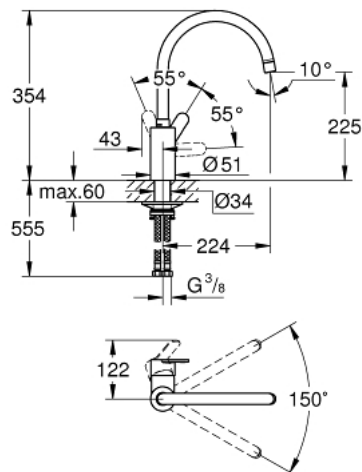

33 975 40D EUROSTYLE COSMOPOLITAN SINGLE-LEVER SINK MIXER 1/2"

PRODUCT DESCRIPTION

- Colour: chrome
- single hole installation
- high spout
- GROHE LongLife finish
- GROHE SilkMove 35 mm ceramic cartridge
- Protected Water Ways no contact of water with lead or nickel inside the tap
- adjustable flow rate limiter
- mousseur
- swivel tubular spout
- selectable swivel area: 0° / 150°
- flexible connection hoses
- metal fixation set

33 975 40D EUROSTYLE COSMOPOLITAN SINGLE-LEVER SINK MIXER 1/2"

SELECT SPARE PART: , April 2020 – now

- 1: Lever (Spare part-nr. 46750000)
 - 2: Mousseur (Spare part-nr. 13935000)
 - 2.1: Strainer (Spare part-nr. 45220000)
 - 3: Cartridge (Spare part-nr. 46374000)
 - 4: Mounting set (Spare part-nr. 48477000)
 - 5: Socket spanner (Spare part-nr. 19332000)*
- * Optional accessories