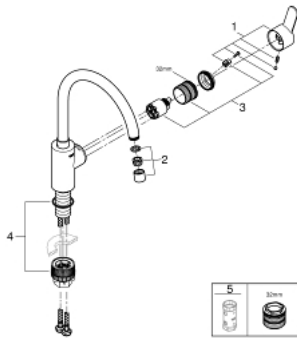

33 975 40D EUROSTYLE COSMOPOLITAN SINGLE-LEVER SINK MIXER 1/2"

PRODUCT DESCRIPTION

- Colour: chrome
- single hole installation
- high spout
- GROHE LongLife finish
- GROHE SilkMove 35 mm ceramic cartridge
- Protected Water Ways no contact of water with lead or nickel inside the tap
- adjustable flow rate limiter
- mousseur
- swivel tubular spout
- selectable swivel area: 0° / 150°
- flexible connection hoses
- metal fixation set

33 975 40D EUROSTYLE COSMOPOLITAN SINGLE-LEVER SINK MIXER 1/2"

SELECT SPARE PART: , April 2020 – now

- 1: Lever (Spare part-nr. 46750000)
 - 2: Mousseur (Spare part-nr. 13935000)
 - 2.1: Strainer (Spare part-nr. 45220000)
 - 3: Cartridge (Spare part-nr. 46374000)
 - 4: Mounting set (Spare part-nr. 48477000)
 - 5: Socket spanner (Spare part-nr. 19332000)*
- * Optional accessories