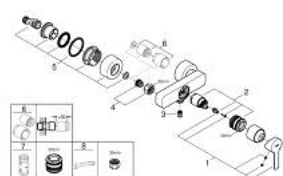

33 865 AL1 LINEARE SINGLE-LEVER SHOWER MIXER

PRODUCT DESCRIPTION

- Colour: brushed hard graphite
- wall mounted
- metal lever
- GROHE SilkMove 35 mm ceramic cartridge
- with temperature limiter
- GROHE LongLife finish
- shower outlet 1/2"
- integrated non-return valve
- covered S-unions
- protected against backflow
- min. recommended pressure 1.0 bar

33 865 AL1 LINEARE SINGLE-LEVER SHOWER MIXER

SELECT SPARE PART: , March 2019 – now

- 1: Lever (Spare part-nr. 46987AL0)
- 2: Cartridge (Spare part-nr. 46374000)
- 3: Non-return valve (Spare part-nr. 08565000)
- 4: Screw joint (Spare part-nr. 45044AL0)
- 5: S-union (Spare part-nr. 12693AL0)
- 6: Extension set 1/2", 30 mm (Spare part-nr. 46238000)*
- 7: Socket spanner (Spare part-nr. 19332000)*
- 8: Special spanner (Spare part-nr. 19377000)*