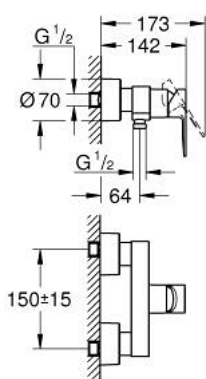

33 865 AL1 LINEARE SINGLE-LEVER SHOWER MIXER

PRODUCT DESCRIPTION

- Colour: brushed hard graphite
- wall mounted
- metal lever
- GROHE SilkMove 35 mm ceramic cartridge
- with temperature limiter
- GROHE LongLife finish
- shower outlet 1/2"
- integrated non-return valve
- covered S-unions
- protected against backflow
- min. recommended pressure 1.0 bar

33 865 AL1 LINEARE SINGLE-LEVER SHOWER MIXER

SELECT SPARE PART: , March 2019 – now

- 1: Lever (Spare part-nr. 46987AL0)
- 2: Cartridge (Spare part-nr. 46374000)
- 3: Non-return valve (Spare part-nr. 08565000)
- 4: Screw joint (Spare part-nr. 45044AL0)
- 5: S-union (Spare part-nr. 12693AL0)
- 6: Extension set 1/2", 30 mm (Spare part-nr. 46238000)*
- 7: Socket spanner (Spare part-nr. 19332000)*
- 8: Special spanner (Spare part-nr. 19377000)*