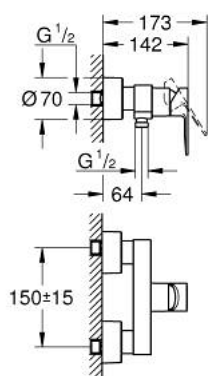

33 865 001 LINEARE SINGLE-LEVER SHOWER MIXER

PRODUCT DESCRIPTION

- Colour: chrome
- wall mounted
- metal lever
- GROHE SilkMove 35 mm ceramic cartridge
- with temperature limiter
- GROHE LongLife finish
- shower outlet 1/2"
- integrated non-return valve
- covered S-unions
- protected against backflow
- min. recommended pressure 1.0 bar

33 865 001 LINEARE SINGLE-LEVER SHOWER MIXER

SELECT SPARE PART: , July 2016 – now

- 1: Lever (Spare part-nr. 46987000)
- 2: Cartridge (Spare part-nr. 46374000)
- 3: Non-return valve (Spare part-nr. 08565000)
- 4: Screw joint (Spare part-nr. 45044000)
- 5: S-union (Spare part-nr. 12693000)
- 6: Extension set 1/2", 30 mm (Spare part-nr. 46238000)*
- 7: Socket spanner (Spare part-nr. 19332000)*
- 8: Special spanner (Spare part-nr. 19377000)*