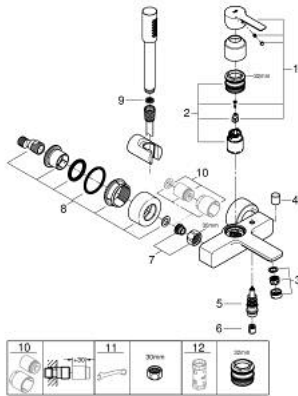

## 33 850 001 LINEARE SINGLE-LEVER BATH/SHOWER MIXER

### PRODUCT DESCRIPTION

- Colour: chrome
- wall mounted
- metal lever
- GROHE SilkMove 35 mm ceramic cartridge
- with temperature limiter
- GROHE LongLife finish
- automatic diverter: bath/shower
- mousseur
- shower outlet 1/2"
- integrated non-return valve
- covered S-unions
- protected against backflow
- with shower set
- consisting of:
  - metal stick hand shower
  - wall shower holder Tempesta Cosmopolitan 100 (27 594 000)
  - Silverflex shower hose 1.500 mm (28 364)
  - min. recommended pressure 1.0 bar

### SELECT SPARE PART: , July 2016 – now

- 1: Lever (Spare part-nr. 46987000)
- 2: Cartridge (Spare part-nr. 46374000)
- 3: Mousseur (Spare part-nr. 13952000)
- 4: Diverter knob (Spare part-nr. 64309000)
- 5: Diverter (Spare part-nr. 46947000)
- 6: Non-return valve (Spare part-nr. 08565000)
- 7: Screw joint (Spare part-nr. 45044000)
- 8: S-union (Spare part-nr. 12693000)
- 9: Dirt strainer (Spare part-nr. 0700200M)
- 10: Extension set 1/2", 30 mm (Spare part-nr. 46238000)\*
- 11: Special spanner (Spare part-nr. 19377000)\*
- 12: Socket spanner (Spare part-nr. 19332000)\*