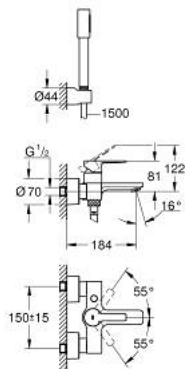

## 33 850 001 LINEARE SINGLE-LEVER BATH/SHOWER MIXER

### PRODUCT DESCRIPTION

- Colour: chrome
- wall mounted
- metal lever
- GROHE SilkMove 35 mm ceramic cartridge
- with temperature limiter
- GROHE LongLife finish
- automatic diverter: bath/shower
- mousseur
- shower outlet 1/2"
- integrated non-return valve
- covered S-unions
- protected against backflow
- with shower set
- consisting of:
  - metal stick hand shower
  - wall shower holder Tempesta Cosmopolitan 100 (27 594 000)
  - Silverflex shower hose 1.500 mm (28 364)
  - min. recommended pressure 1.0 bar

### SELECT SPARE PART: , July 2016 – now

- 1: Lever (Spare part-nr. 46987000)
- 2: Cartridge (Spare part-nr. 46374000)
- 3: Mousseur (Spare part-nr. 13952000)
- 4: Diverter knob (Spare part-nr. 64309000)
- 5: Diverter (Spare part-nr. 46947000)
- 6: Non-return valve (Spare part-nr. 08565000)
- 7: Screw joint (Spare part-nr. 45044000)
- 8: S-union (Spare part-nr. 12693000)
- 9: Dirt strainer (Spare part-nr. 0700200M)
- 10: Extension set 1/2", 30 mm (Spare part-nr. 46238000)\*
- 11: Special spanner (Spare part-nr. 19377000)\*
- 12: Socket spanner (Spare part-nr. 19332000)\*