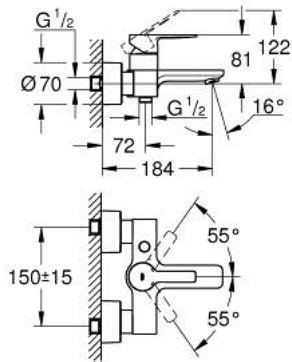

## 33 849 AL1 LINEARE SINGLE-LEVER BATH/SHOWER MIXER

### PRODUCT DESCRIPTION

- Colour: brushed hard graphite
- wall mounted
- metal lever
- GROHE SilkMove 35 mm ceramic cartridge
- with temperature limiter
- GROHE LongLife finish
- automatic diverter: bath/shower
- mousseur
- shower outlet 1/2"
- integrated non-return valve
- covered S-unions
- protected against backflow
- min. recommended pressure 1.0 bar

### SELECT SPARE PART: , March 2019 – now

- 1: Lever (Spare part-nr. 46987AL0)
- 2: Cartridge (Spare part-nr. 46374000)
- 3: Mousseur (Spare part-nr. 13952AL0)
- 4: Diverter knob (Spare part-nr. 64309AL0)
- 5: Diverter (Spare part-nr. 46947AL0)
- 6: Non-return valve (Spare part-nr. 08565000)
- 7: Screw joint (Spare part-nr. 45044000)
- 8: S-union (Spare part-nr. 12693AL0)
- 9: Extension set 1/2", 30 mm (Spare part-nr. 46238000)\*
- 10: Special spanner (Spare part-nr. 19377000)\*
- 11: Socket spanner (Spare part-nr. 19332000)\*