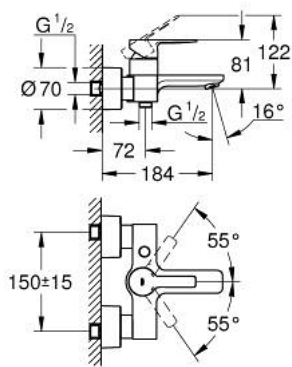

33 849 001 LINEARE SINGLE-LEVER BATH/SHOWER MIXER

PRODUCT DESCRIPTION

- Colour: chrome
- wall mounted
- metal lever
- GROHE SilkMove 35 mm ceramic cartridge
- with temperature limiter
- GROHE LongLife finish
- automatic diverter: bath/shower
- mousseur
- shower outlet $1/2"$
- integrated non-return valve
- covered S-unions
- protected against backflow
- min. recommended pressure 1.0 bar
- pillar installation optional with pillar unions 12 030 000

33 849 001 LINEARE SINGLE-LEVER BATH/SHOWER MIXER

SELECT SPARE PART: , July 2016 – now

- 1: Lever (Spare part-nr. 46987000)
- 2: Cartridge (Spare part-nr. 46374000)
- 3: Mousseur (Spare part-nr. 13952000)
- 4: Diverter knob (Spare part-nr. 64309000)
- 5: Diverter (Spare part-nr. 46947000)
- 6: Non-return valve (Spare part-nr. 08565000)
- 7: Screw joint (Spare part-nr. 45044000)
- 8: S-union (Spare part-nr. 12693000)
- 9: Extension set 1/2", 30 mm (Spare part-nr. 46238000)*
- 10: Special spanner (Spare part-nr. 19377000)*
- 11: Socket spanner (Spare part-nr. 19332000)*