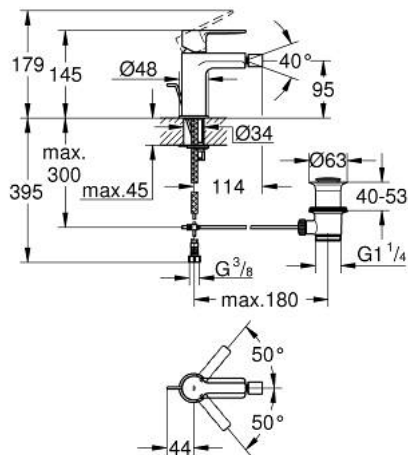

33 848 DC1 LINEARE SINGLE-LEVER BIDET MIXER S-SIZE

PRODUCT DESCRIPTION

- Colour: Supersteel
- single hole installation
- metal lever
- GROHE SilkMove 28 mm ceramic cartridge
- with temperature limiter
- GROHE LongLife finish
- GROHE EcoJoy - less water, perfect flow
- maximum flow rate (at 3 bar): 5 l/min
- GROHE FastFixation Plus installation system
- ball-joint mousseur
- pop-up waste set 1 1/4"
- flexible connection hoses
- min. recommended pressure 1.0 bar

33 848 DC1 LINEARE SINGLE-LEVER BIDET MIXER S-SIZE

SELECT SPARE PART: , September 2016 – now

- 1: Lever (Spare part-nr. 46980DC0)
- 2: Shield (Spare part-nr. 46581DC0)
- 3: Fitting ring (Spare part-nr. 07419000)
- 4: Cartridge (Spare part-nr. 46580000)
- 5: Mousseur (Spare part-nr. 13998000)
- 6: Pop-up rod (Spare part-nr. 46739EN0)
- 7: Shank mounting kit (Spare part-nr. 46645000)
- 8: Pop-up waste set 1 1/4" (Spare part-nr. 28910DC0)
- 8.1: Plug (Spare part-nr. 07182DC0)
- 8.2: Eccentric rod (Spare part-nr. 07052000)
- 9: Mounting wrench (Spare part-nr. 19017000)*
- 10: Eccentric rod (Spare part-nr. 07341000)*