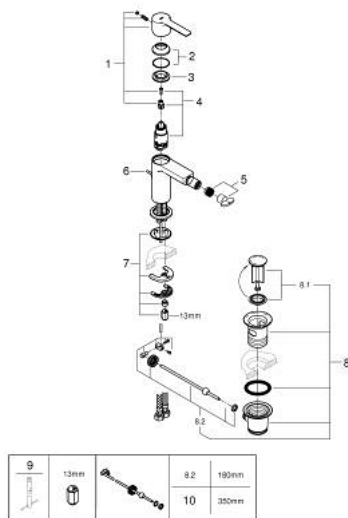

33 848 DC1 LINEARE SINGLE-LEVER BIDET MIXER S-SIZE

PRODUCT DESCRIPTION

- Colour: Supersteel
- single hole installation
- metal lever
- GROHE SilkMove 28 mm ceramic cartridge
- with temperature limiter
- GROHE LongLife finish
- GROHE EcoJoy - less water, perfect flow
- maximum flow rate (at 3 bar): 5 l/min
- GROHE FastFixation Plus installation system
- ball-joint mousseur
- pop-up waste set 1 1/4"
- flexible connection hoses
- min. recommended pressure 1.0 bar

33 848 DC1 LINEARE SINGLE-LEVER BIDET MIXER S-SIZE

SELECT SPARE PART: , September 2016 – now

- 1: Lever (Spare part-nr. 46980DC0)
- 2: Shield (Spare part-nr. 46581DC0)
- 3: Fitting ring (Spare part-nr. 07419000)
- 4: Cartridge (Spare part-nr. 46580000)
- 5: Mousseur (Spare part-nr. 13998000)
- 6: Pop-up rod (Spare part-nr. 46739EN0)
- 7: Shank mounting kit (Spare part-nr. 46645000)
- 8: Pop-up waste set 1 1/4" (Spare part-nr. 28910DC0)
- 8.1: Plug (Spare part-nr. 07182DC0)
- 8.2: Eccentric rod (Spare part-nr. 07052000)
- 9: Mounting wrench (Spare part-nr. 19017000)*
- 10: Eccentric rod (Spare part-nr. 07341000)*