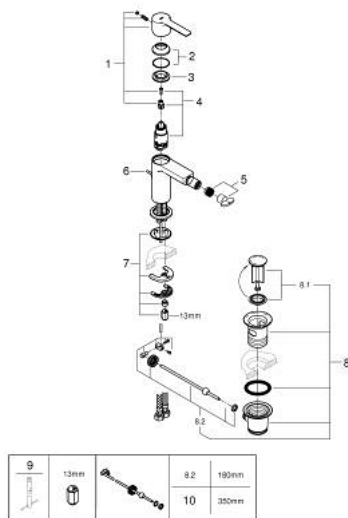

33 848 001 LINEARE SINGLE-LEVER BIDET MIXER S-SIZE

PRODUCT DESCRIPTION

- Colour: chrome
- single hole installation
- metal lever
- GROHE SilkMove 28 mm ceramic cartridge
- with temperature limiter
- GROHE LongLife finish
- GROHE EcoJoy - less water, perfect flow
- maximum flow rate (at 3 bar): 5 l/min
- GROHE FastFixation Plus installation system
- ball-joint mousseur
- pop-up waste set 1 1/4"
- flexible connection hoses
- min. recommended pressure 1.0 bar

33 848 001 LINEARE SINGLE-LEVER BIDET MIXER S-SIZE

SELECT SPARE PART: , July 2016 – now

- 1: Lever (Spare part-nr. 46980000)
- 2: Shield (Spare part-nr. 46581000)
- 3: Fitting ring (Spare part-nr. 07419000)
- 4: Cartridge (Spare part-nr. 46580000)
- 5: Mousseur (Spare part-nr. 13998000)
- 6: Pop-up rod (Spare part-nr. 46739000)
- 7: Shank mounting kit (Spare part-nr. 46645000)
- 8: Pop-up waste set 1 1/4" (Spare part-nr. 28910000)
- 8.1: Plug (Spare part-nr. 07182000)
- 8.2: Eccentric rod (Spare part-nr. 07052000)
- 9: Mounting wrench (Spare part-nr. 19017000)*
- 10: Eccentric rod (Spare part-nr. 07341000)*