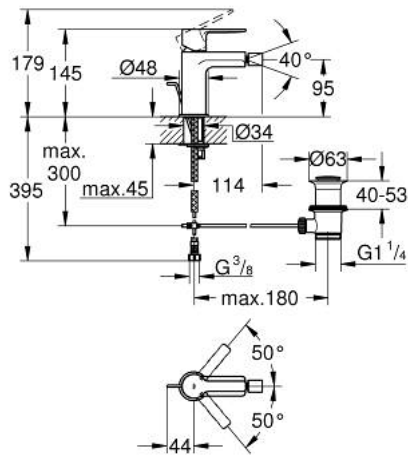

33 848 001 LINEARE SINGLE-LEVER BIDET MIXER S-SIZE

PRODUCT DESCRIPTION

- Colour: chrome
- single hole installation
- metal lever
- GROHE SilkMove 28 mm ceramic cartridge
- with temperature limiter
- GROHE LongLife finish
- GROHE EcoJoy - less water, perfect flow
- maximum flow rate (at 3 bar): 5 l/min
- GROHE FastFixation Plus installation system
- ball-joint mousseur
- pop-up waste set 1 1/4"
- flexible connection hoses
- min. recommended pressure 1.0 bar

33 848 001 LINEARE SINGLE-LEVER BIDET MIXER S-SIZE

SELECT SPARE PART: , July 2016 – now

- 1: Lever (Spare part-nr. 46980000)
- 2: Shield (Spare part-nr. 46581000)
- 3: Fitting ring (Spare part-nr. 07419000)
- 4: Cartridge (Spare part-nr. 46580000)
- 5: Mousseur (Spare part-nr. 13998000)
- 6: Pop-up rod (Spare part-nr. 46739000)
- 7: Shank mounting kit (Spare part-nr. 46645000)
- 8: Pop-up waste set 1 1/4" (Spare part-nr. 28910000)
- 8.1: Plug (Spare part-nr. 07182000)
- 8.2: Eccentric rod (Spare part-nr. 07052000)
- 9: Mounting wrench (Spare part-nr. 19017000)*
- 10: Eccentric rod (Spare part-nr. 07341000)*