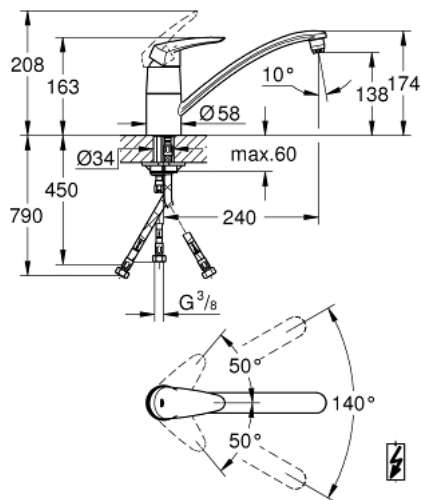

33 771 001 EURODISC SINGLE-LEVER SINK MIXER 1/2"

PRODUCT DESCRIPTION

- Colour: chrome
- low spout
- for open water heater
- single hole installation
- GROHE LongLife finish
- GROHE SilkMove 46 mm ceramic cartridge
- integrated flow regulating valve
- swivel tubular spout with stop limiter and flow straightener
- swivel area 140°
- flexible connection hoses
- rapid installation system
- maximum flow rate (at 3 bar): 8 l/min

33 771 001 EURODISC SINGLE-LEVER SINK MIXER 1/2"

SELECT SPARE PART: , September 2016 – now

- 1: Lever (Spare part-nr. 46568000)
 - 2: Shield (Spare part-nr. 46601000)
 - 3: Cartridge (Spare part-nr. 46409000)
 - 4: Repl. kit f. seal (Spare part-nr. 46429SA0)
 - 5: Flow straightener (Spare part-nr. 46163000)
 - 6: Flow restrictor (Spare part-nr. 46324000)
 - 7: Shank mounting kit (Spare part-nr. 46249000)
 - 8: Connection hose (Spare part-nr. 46255000)
 - 9: Mounting wrench (Spare part-nr. 19017000)*
- * Optional accessories