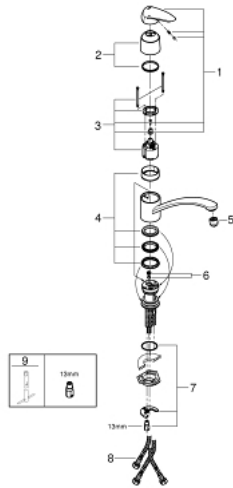

33 771 001 EURODISC SINGLE-LEVER SINK MIXER 1/2"

PRODUCT DESCRIPTION

- Colour: chrome
- low spout
- for open water heater
- single hole installation
- GROHE LongLife finish
- GROHE SilkMove 46 mm ceramic cartridge
- integrated flow regulating valve
- swivel tubular spout with stop limiter and flow straightener
- swivel area 140°
- flexible connection hoses
- rapid installation system
- maximum flow rate (at 3 bar): 8 l/min

33 771 001 EURODISC SINGLE-LEVER SINK MIXER 1/2"

SELECT SPARE PART: , September 2016 – now

- 1: Lever (Spare part-nr. 46568000)
 - 2: Shield (Spare part-nr. 46601000)
 - 3: Cartridge (Spare part-nr. 46409000)
 - 4: Repl. kit f. seal (Spare part-nr. 46429SA0)
 - 5: Flow straightener (Spare part-nr. 46163000)
 - 6: Flow restrictor (Spare part-nr. 46324000)
 - 7: Shank mounting kit (Spare part-nr. 46249000)
 - 8: Connection hose (Spare part-nr. 46255000)
 - 9: Mounting wrench (Spare part-nr. 19017000)*
- * Optional accessories