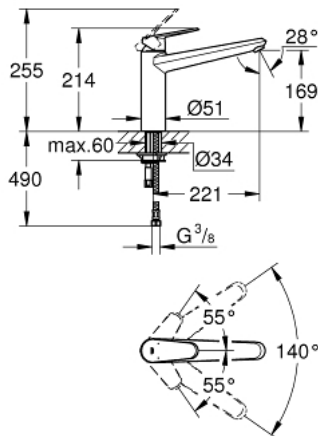

33 770 002 **EURODISC COSMOPOLITAN SINGLE-LEVER SINK MIXER 1/2"**

**PRODUCT DESCRIPTION**

- Colour: chrome
- medium spout
- single hole installation
- GROHE LongLife finish
- GROHE SilkMove 35 mm ceramic cartridge
- mousseur
- adjustable flow rate limiter
- swivel cast spout
- swivel area 140°
- flexible connection hoses
- rapid installation system
- maximum flow rate (at 3 bar): 13 l/min

33 770 002 **EURODISC COSMOPOLITAN SINGLE-LEVER SINK MIXER 1/2"**

**SELECT SPARE PART:** , January 2013 – now

- 1: Lever (Spare part-nr. 46738000)
- 2: Shield (Spare part-nr. 46492000)
- 3: Screw ring (Spare part-nr. 46815000)
- 4: Cartridge (Spare part-nr. 46374000)
- 5: Repl. kit f. seal (Spare part-nr. 46760000)
- 6: Mousseur (Spare part-nr. 13929000)
- 7: Shank mounting kit (Spare part-nr. 46249000)
- 8: Mounting wrench (Spare part-nr. 19017000)\*
- 9: Socket spanner (Spare part-nr. 19332000)\*