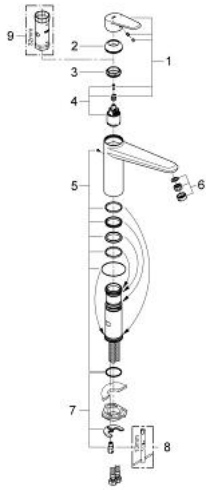

33 770 002 **EURODISC COSMOPOLITAN SINGLE-LEVER SINK MIXER 1/2"**

**PRODUCT DESCRIPTION**

- Colour: chrome
- medium spout
- single hole installation
- GROHE LongLife finish
- GROHE SilkMove 35 mm ceramic cartridge
- mousseur
- adjustable flow rate limiter
- swivel cast spout
- swivel area 140°
- flexible connection hoses
- rapid installation system
- maximum flow rate (at 3 bar): 13 l/min

33 770 002 **EURODISC COSMOPOLITAN SINGLE-LEVER SINK MIXER 1/2"**

**SELECT SPARE PART:** , January 2013 – now

- 1: Lever (Spare part-nr. 46738000)
- 2: Shield (Spare part-nr. 46492000)
- 3: Screw ring (Spare part-nr. 46815000)
- 4: Cartridge (Spare part-nr. 46374000)
- 5: Repl. kit f. seal (Spare part-nr. 46760000)
- 6: Mousseur (Spare part-nr. 13929000)
- 7: Shank mounting kit (Spare part-nr. 46249000)
- 8: Mounting wrench (Spare part-nr. 19017000)\*
- 9: Socket spanner (Spare part-nr. 19332000)\*