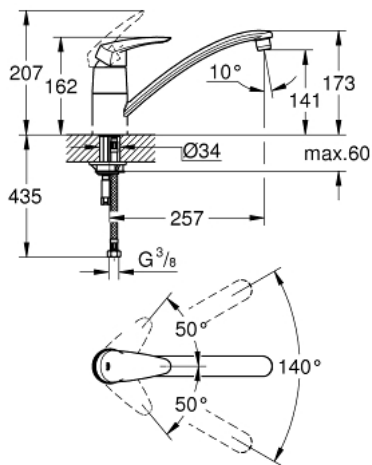

33 770 001 EURODISC SINGLE-LEVER SINK MIXER 1/2"

PRODUCT DESCRIPTION

- Colour: chrome
- low spout
- single hole installation
- GROHE LongLife finish
- GROHE SilkMove 35 mm ceramic cartridge
- mousseur
- adjustable flow rate limiter
- swivel tubular spout
- swivel area 140°
- with stop limiter
- flexible connection hoses
- rapid installation system
- maximum flow rate (at 3 bar): 12 l/min

33 770 001 EURODISC SINGLE-LEVER SINK MIXER 1/2"

SELECT SPARE PART: , February 2012 – now

- 1: Lever (Spare part-nr. 46568000)
 - 2: Shield (Spare part-nr. 46601000)
 - 3: Cartridge (Spare part-nr. 46374000)
 - 4: Repl. kit f. seal (Spare part-nr. 46429K00)
 - 5: Mousseur (Spare part-nr. 13928000)
 - 6: Spout (Spare part-nr. 13206000)
 - 7: Shank mounting kit (Spare part-nr. 46249000)
 - 8: Mounting wrench (Spare part-nr. 19017000)*
 - 9: Special spanner (Spare part-nr. 19377000)*
- * Optional accessories