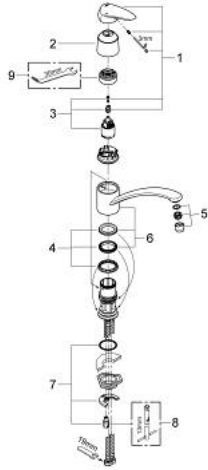

33 770 001 EURODISC SINGLE-LEVER SINK MIXER 1/2"

PRODUCT DESCRIPTION

- Colour: chrome
- low spout
- single hole installation
- GROHE LongLife finish
- GROHE SilkMove 35 mm ceramic cartridge
- mousseur
- adjustable flow rate limiter
- swivel tubular spout
- swivel area 140°
- with stop limiter
- flexible connection hoses
- rapid installation system
- maximum flow rate (at 3 bar): 12 l/min

33 770 001 EURODISC SINGLE-LEVER SINK MIXER 1/2"

SELECT SPARE PART: , February 2012 – now

- 1: Lever (Spare part-nr. 46568000)
 - 2: Shield (Spare part-nr. 46601000)
 - 3: Cartridge (Spare part-nr. 46374000)
 - 4: Repl. kit f. seal (Spare part-nr. 46429K00)
 - 5: Mousseur (Spare part-nr. 13928000)
 - 6: Spout (Spare part-nr. 13206000)
 - 7: Shank mounting kit (Spare part-nr. 46249000)
 - 8: Mounting wrench (Spare part-nr. 19017000)*
 - 9: Special spanner (Spare part-nr. 19377000)*
- * Optional accessories