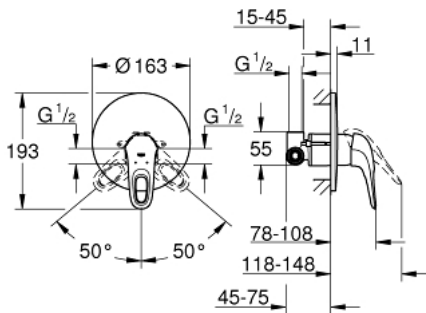

33 635 003 EUROSTYLE SINGLE-LEVER SHOWER MIXER

PRODUCT DESCRIPTION

- Colour: chrome
- wall installation
- GROHE SilkMove 46 mm ceramic cartridge
- GROHE LongLife finish
- GROHE FastFixation covered fixation
- consisting of:
 - set for final installation
 - (19 507 003)
 - with concealed body
 - adjustable flow rate limiter
 - loop metal lever
 - escutcheon- and shaft-sealing
 - metal wall escutcheon
- optional temperature limiter ref. no. 46 308

33 635 003 EUROSTYLE SINGLE-LEVER SHOWER MIXER

SELECT SPARE PART: , January 2015 – now

- 1: Lever (Spare part-nr. 46940000)
 - 2: Escutcheon (Spare part-nr. 46904000)
 - 3: Cartridge (Spare part-nr. 46048000)
 - 4: Temperature limiter (Spare part-nr. 46308000)*
 - 5: Extension set (Spare part-nr. 46191000)*
 - 6: Extension set (Spare part-nr. 46343000)*
- * Optional accessories