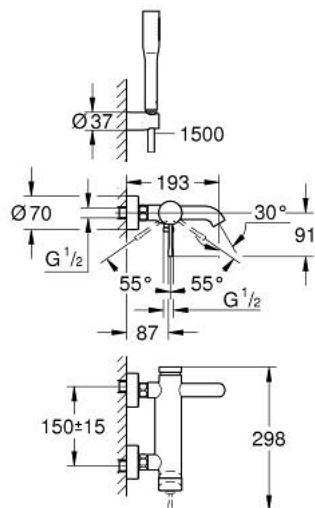

33 628 001 ESSENCE SINGLE-LEVER BATH/SHOWER MIXER

PRODUCT DESCRIPTION

- Colour: chrome
- wall mounted
- metal lever
- GROHE SilkMove 35 mm ceramic cartridge
- with temperature limiter
- GROHE LongLife finish
- automatic diverter: bath/shower
- mousseur
- shower outlet 1/2"
- integrated non-return valve
- S-unions
- protected against backflow
- with shower set
- consisting of:
 - wall shower holder Tempesta Cosmopolitan 100 (27 594 000)
 - Euphoria Cosmopolitan Stick hand shower 1 spray (27 367)
 - Silverflex shower hose 1.500 mm (28 364)
 - min. recommended pressure 1.0 bar

33 628 001 ESSENCE SINGLE-LEVER BATH/SHOWER MIXER

SELECT SPARE PART: , August 2013 – now

- 1: Lever (Spare part-nr. 46916000)
- 2: Screw coupling (Spare part-nr. 46460000)
- 3: Cartridge (Spare part-nr. 46374000)
- 4: S-union (Spare part-nr. 12662000)
- 5: Screw joint (Spare part-nr. 45044000)
- 6: Diverter (Spare part-nr. 46920000)
- 7: Non-return valve (Spare part-nr. 08565000)
- 8: Mousseur (Spare part-nr. 13926000)
- 9: Dirt strainer (Spare part-nr. 0700200M)
- 10: Extension 3/4", 20 mm (Spare part-nr. 0713000M)*
- 11: Special spanner (Spare part-nr. 19377000)*