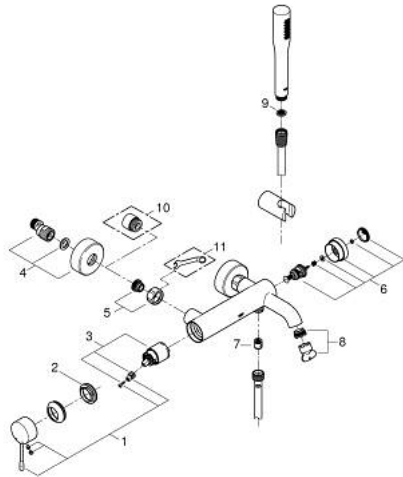

33 628 001 ESSENCE SINGLE-LEVER BATH/SHOWER MIXER

PRODUCT DESCRIPTION

- Colour: chrome
- wall mounted
- metal lever
- GROHE SilkMove 35 mm ceramic cartridge
- with temperature limiter
- GROHE LongLife finish
- automatic diverter: bath/shower
- mousseur
- shower outlet 1/2"
- integrated non-return valve
- S-unions
- protected against backflow
- with shower set
- consisting of:
 - wall shower holder Tempesta Cosmopolitan 100 (27 594 000)
 - Euphoria Cosmopolitan Stick hand shower 1 spray (27 367)
 - Silverflex shower hose 1.500 mm (28 364)
 - min. recommended pressure 1.0 bar

33 628 001 ESSENCE SINGLE-LEVER BATH/SHOWER MIXER

SELECT SPARE PART: , August 2013 – now

- 1: Lever (Spare part-nr. 46916000)
- 2: Screw coupling (Spare part-nr. 46460000)
- 3: Cartridge (Spare part-nr. 46374000)
- 4: S-union (Spare part-nr. 12662000)
- 5: Screw joint (Spare part-nr. 45044000)
- 6: Diverter (Spare part-nr. 46920000)
- 7: Non-return valve (Spare part-nr. 08565000)
- 8: Mousseur (Spare part-nr. 13926000)
- 9: Dirt strainer (Spare part-nr. 0700200M)
- 10: Extension 3/4", 20 mm (Spare part-nr. 0713000M)*
- 11: Special spanner (Spare part-nr. 19377000)*