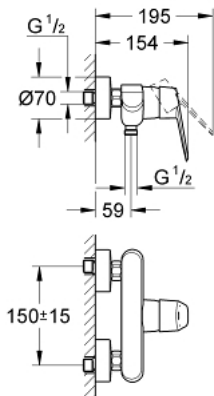

33 569 002 EURODISC COSMOPOLITAN SINGLE-LEVER SHOWER MIXER

PRODUCT DESCRIPTION

- Colour: chrome
- wall mounted
- metal lever
- GROHE SilkMove 46 mm ceramic cartridge
- GROHE LongLife finish
- adjustable flow rate limiter
- adjustable minimum flow rate approx. 2.5 l/min
- shower bottom outlet 1/2"
- integrated non-return valve
- S-unions
- protected against backflow
- optional temperature limiter ref. no. 46 308
- acoustic group I in accordance with DIN 4109

33 569 002 EURODISC COSMOPOLITAN SINGLE-LEVER SHOWER MIXER

SELECT SPARE PART: , March 2010 – now

- 1: Lever (Spare part-nr. 46743000)
- 2: Shield (Spare part-nr. 46427000)
- 3: Cartridge (Spare part-nr. 46048000)
- 4: Screw joint (Spare part-nr. 45044000)
- 5: S-union (Spare part-nr. 12662000)
- 6: Non-return valve (Spare part-nr. 08565000)
- 7: Temperature limiter (Spare part-nr. 46308000)*
- 8: Extension 3/4", 20 mm (Spare part-nr. 0713000M)*
- 9: Special spanner (Spare part-nr. 19377000)*