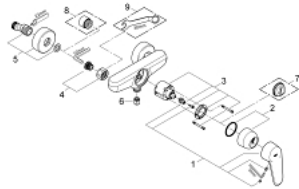

33 569 002 EURODISC COSMOPOLITAN SINGLE-LEVER SHOWER MIXER

PRODUCT DESCRIPTION

- Colour: chrome
- wall mounted
- metal lever
- GROHE SilkMove 46 mm ceramic cartridge
- GROHE LongLife finish
- adjustable flow rate limiter
- adjustable minimum flow rate approx. 2.5 l/min
- shower bottom outlet 1/2"
- integrated non-return valve
- S-unions
- protected against backflow
- optional temperature limiter ref. no. 46 308
- acoustic group I in accordance with DIN 4109

33 569 002 EURODISC COSMOPOLITAN SINGLE-LEVER SHOWER MIXER

SELECT SPARE PART: , March 2010 – now

- 1: Lever (Spare part-nr. 46743000)
- 2: Shield (Spare part-nr. 46427000)
- 3: Cartridge (Spare part-nr. 46048000)
- 4: Screw joint (Spare part-nr. 45044000)
- 5: S-union (Spare part-nr. 12662000)
- 6: Non-return valve (Spare part-nr. 08565000)
- 7: Temperature limiter (Spare part-nr. 46308000)*
- 8: Extension 3/4", 20 mm (Spare part-nr. 0713000M)*
- 9: Special spanner (Spare part-nr. 19377000)*