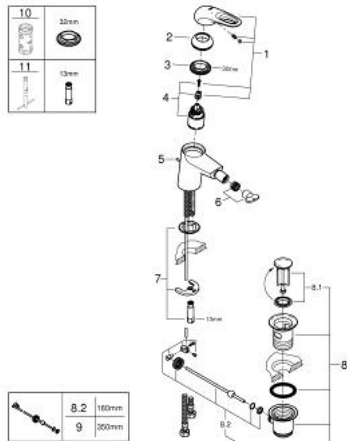

33 565 LS3 EUROSTYLE SINGLE-LEVER BIDET MIXER S-SIZE

SELECT SPARE PART: , January 2015 – now

- 1: Lever (Spare part-nr. 46938LS0)
 - 2: Shield (Spare part-nr. 46492000)
 - 3: Screw coupling (Spare part-nr. 46460000)
 - 4: Cartridge (Spare part-nr. 46374000)
 - 5: Pop-up rod (Spare part-nr. 46739000)
 - 6: Mousseur (Spare part-nr. 13998000)
 - 7: Shank mounting kit (Spare part-nr. 46671000)
 - 8: Pop-up waste set 1 1/4" (Spare part-nr. 28910000)
 - 8.1: Plug (Spare part-nr. 07182000)
 - 8.2: Eccentric rod (Spare part-nr. 07052000)
 - 9: Eccentric rod (Spare part-nr. 07341000)*
 - 10: Socket spanner (Spare part-nr. 19332000)*
 - 11: Mounting wrench (Spare part-nr. 19017000)*
- * Optional accessories