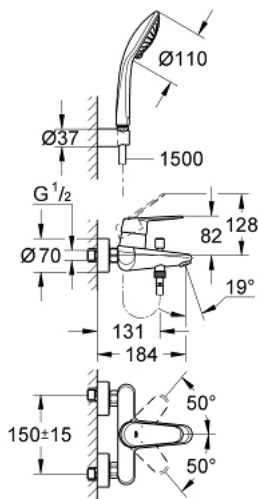

33 395 002 EURODISC COSMOPOLITAN SINGLE-LEVER BATH/SHOWER MIXER

PRODUCT DESCRIPTION

- Colour: chrome
- wall mounted
- metal lever
- GROHE SilkMove 46 mm ceramic cartridge
- GROHE LongLife finish
- adjustable flow rate limiter
- adjustable minimum flow rate approx. 2.5 l/min
- automatic diverter: bath/shower
- mousseur
- integrated non-return valve in the shower outlet 1/2"
- S-unions
- protected against backflow
- optional temperature limiter ref. no. 46 308
- acoustic group I in accordance with DIN 4109
- with shower set
- consisting of:
 - hand shower Euphoria 110 Champagne (27 222)
 - wall shower holder (27 056)
 - shower hose Relaxaflex 1500 mm 1/2" x 1/2" (28 151)

33 395 002 EURODISC COSMOPOLITAN SINGLE-LEVER BATH/SHOWER MIXER

SELECT SPARE PART: , March 2010 – now

- 1: Lever (Spare part-nr. 46743000)
- 2: Shield (Spare part-nr. 46427000)
- 3: Cartridge (Spare part-nr. 46048000)
- 4: Screw joint (Spare part-nr. 45044000)
- 5: S-union (Spare part-nr. 12662000)
- 6: Diverter knob (Spare part-nr. 64309000)
- 7: Diverter (Spare part-nr. 65655000)
- 8: Non-return valve (Spare part-nr. 08565000)
- 9: Mousseur (Spare part-nr. 13952000)
- 10: Dirt strainer (Spare part-nr. 0700200M)
- 11: Temperature limiter (Spare part-nr. 46308000)*
- 12: Extension 3/4", 20 mm (Spare part-nr. 0713000M)*
- 13: Special spanner (Spare part-nr. 19377000)*