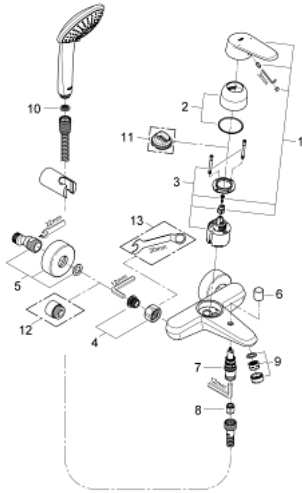

33 395 002 EURODISC COSMOPOLITAN SINGLE-LEVER BATH/SHOWER MIXER

PRODUCT DESCRIPTION

- Colour: chrome
- wall mounted
- metal lever
- GROHE SilkMove 46 mm ceramic cartridge
- GROHE LongLife finish
- adjustable flow rate limiter
- adjustable minimum flow rate approx. 2.5 l/min
- automatic diverter: bath/shower
- mousseur
- integrated non-return valve in the shower outlet 1/2"
- S-unions
- protected against backflow
- optional temperature limiter ref. no. 46 308
- acoustic group I in accordance with DIN 4109
- with shower set
- consisting of:
 - hand shower Euphoria 110 Champagne (27 222)
 - wall shower holder (27 056)
 - shower hose Relaxaflex 1500 mm 1/2" x 1/2" (28 151)

33 395 002 EURODISC COSMOPOLITAN SINGLE-LEVER BATH/SHOWER MIXER

SELECT SPARE PART: , March 2010 – now

- 1: Lever (Spare part-nr. 46743000)
- 2: Shield (Spare part-nr. 46427000)
- 3: Cartridge (Spare part-nr. 46048000)
- 4: Screw joint (Spare part-nr. 45044000)
- 5: S-union (Spare part-nr. 12662000)
- 6: Diverter knob (Spare part-nr. 64309000)
- 7: Diverter (Spare part-nr. 65655000)
- 8: Non-return valve (Spare part-nr. 08565000)
- 9: Mousseur (Spare part-nr. 13952000)
- 10: Dirt strainer (Spare part-nr. 0700200M)
- 11: Temperature limiter (Spare part-nr. 46308000)*
- 12: Extension 3/4", 20 mm (Spare part-nr. 0713000M)*
- 13: Special spanner (Spare part-nr. 19377000)*