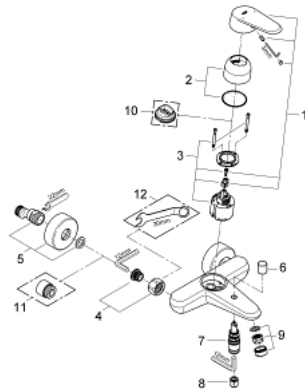

33 390 002 EURODISC COSMOPOLITAN SINGLE-LEVER BATH/SHOWER MIXER

PRODUCT DESCRIPTION

- Colour: chrome
- wall mounted
- metal lever
- GROHE SilkMove 46 mm ceramic cartridge
- GROHE LongLife finish
- adjustable flow rate limiter
- adjustable minimum flow rate approx. 2.5 l/min
- automatic diverter: bath/shower
- mousseur
- integrated non-return valve in the shower outlet 1/2"
- S-unions
- protected against backflow
- optional temperature limiter ref. no. 46 308
- acoustic group I in accordance with DIN 4109

33 390 002 EURODISC COSMOPOLITAN SINGLE-LEVER BATH/SHOWER MIXER

SELECT SPARE PART: , March 2010 – now

- 1: Lever (Spare part-nr. 46743000)
- 2: Shield (Spare part-nr. 46427000)
- 3: Cartridge (Spare part-nr. 46048000)
- 4: Screw joint (Spare part-nr. 45044000)
- 5: S-union (Spare part-nr. 12662000)
- 6: Diverter knob (Spare part-nr. 64309000)
- 7: Diverter (Spare part-nr. 65655000)
- 8: Non-return valve (Spare part-nr. 08565000)
- 9: Mousseur (Spare part-nr. 13952000)
- 10: Temperature limiter (Spare part-nr. 46308000)*
- 11: Extension 3/4", 20 mm (Spare part-nr. 0713000M)*
- 12: Special spanner (Spare part-nr. 19377000)*