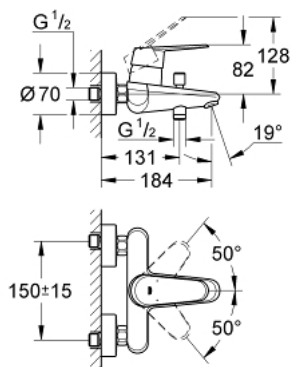

33 390 002 EURODISC COSMOPOLITAN SINGLE-LEVER BATH/SHOWER MIXER

PRODUCT DESCRIPTION

- Colour: chrome
- wall mounted
- metal lever
- GROHE SilkMove 46 mm ceramic cartridge
- GROHE LongLife finish
- adjustable flow rate limiter
- adjustable minimum flow rate approx. 2.5 l/min
- automatic diverter: bath/shower
- mousseur
- integrated non-return valve in the shower outlet 1/2"
- S-unions
- protected against backflow
- optional temperature limiter ref. no. 46 308
- acoustic group I in accordance with DIN 4109

33 390 002 EURODISC COSMOPOLITAN SINGLE-LEVER BATH/SHOWER MIXER

SELECT SPARE PART: , March 2010 – now

- 1: Lever (Spare part-nr. 46743000)
- 2: Shield (Spare part-nr. 46427000)
- 3: Cartridge (Spare part-nr. 46048000)
- 4: Screw joint (Spare part-nr. 45044000)
- 5: S-union (Spare part-nr. 12662000)
- 6: Diverter knob (Spare part-nr. 64309000)
- 7: Diverter (Spare part-nr. 65655000)
- 8: Non-return valve (Spare part-nr. 08565000)
- 9: Mousseur (Spare part-nr. 13952000)
- 10: Temperature limiter (Spare part-nr. 46308000)*
- 11: Extension 3/4", 20 mm (Spare part-nr. 0713000M)*
- 12: Special spanner (Spare part-nr. 19377000)*