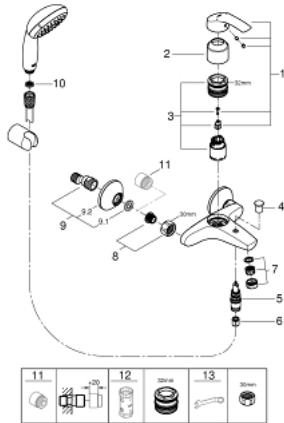

33 302 20A EUROSMART SINGLE-LEVER BATH/SHOWER MIXER

PRODUCT DESCRIPTION

- Colour: chrome
- wall mounted
- metal lever
- GROHE SilkMove 35 mm ceramic cartridge
- with temperature limiter
- GROHE LongLife finish
- adjustable flow rate limiter
- automatic diverter: bath/shower
- mousseur
- integrated non-return valve in the shower outlet 1/2"
- S-unions
- metal wall escutcheons
- protected against backflow
- with shower set
- consisting of:
 - hand shower Tempesta 100, 1 spray, 9.5 l/min (27 923)
 - wall shower holder (28 605)
 - shower hose Relexaflex 1500 mm 1/2" x 1/2" (28 151)

33 302 20A EUROSART SINGLE-LEVER BATH/SHOWER MIXER

SELECT SPARE PART: , April 2017 – now

- 1: Lever (Spare part-nr. 46898000)
- 2: Shield (Spare part-nr. 46899000)
- 3: Cartridge (Spare part-nr. 46374000)
- 4: Diverter knob (Spare part-nr. 65648000)
- 5: Diverter (Spare part-nr. 65655000)
- 6: Non-return valve (Spare part-nr. 08565000)
- 7: Mousseur (Spare part-nr. 13952000)
- 8: Screw joint (Spare part-nr. 45044000)
- 9: S-union (Spare part-nr. 12075000)
- 9.1: Ball seal dia. 9x6.8 mm (Spare part-nr. 0138600M)
- 9.2: Escutcheon (Spare part-nr. 0221000M)
- 10: Dirt strainer (Spare part-nr. 0700200M)
- 11: Extension 3/4", 20 mm (Spare part-nr. 0713000M)*
- 12: Socket spanner (Spare part-nr. 19332000)*
- 13: Special spanner (Spare part-nr. 19377000)*