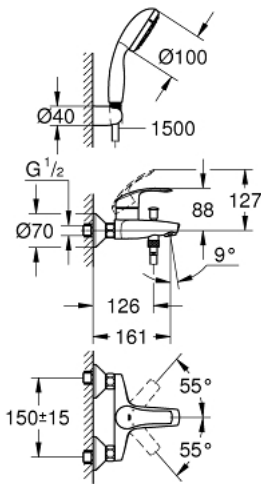

33 302 20A EUROSMART SINGLE-LEVER BATH/SHOWER MIXER

PRODUCT DESCRIPTION

- Colour: chrome
- wall mounted
- metal lever
- GROHE SilkMove 35 mm ceramic cartridge
- with temperature limiter
- GROHE LongLife finish
- adjustable flow rate limiter
- automatic diverter: bath/shower
- mousseur
- integrated non-return valve in the shower outlet 1/2"
- S-unions
- metal wall escutcheons
- protected against backflow
- with shower set
- consisting of:
 - hand shower Tempesta 100, 1 spray, 9.5 l/min (27 923)
 - wall shower holder (28 605)
 - shower hose Relexaflex 1500 mm 1/2" x 1/2" (28 151)

33 302 20A EUROSART SINGLE-LEVER BATH/SHOWER MIXER

SELECT SPARE PART: , April 2017 – now

- 1: Lever (Spare part-nr. 46898000)
- 2: Shield (Spare part-nr. 46899000)
- 3: Cartridge (Spare part-nr. 46374000)
- 4: Diverter knob (Spare part-nr. 65648000)
- 5: Diverter (Spare part-nr. 65655000)
- 6: Non-return valve (Spare part-nr. 08565000)
- 7: Mousseur (Spare part-nr. 13952000)
- 8: Screw joint (Spare part-nr. 45044000)
- 9: S-union (Spare part-nr. 12075000)
- 9.1: Ball seal dia. 9x6.8 mm (Spare part-nr. 0138600M)
- 9.2: Escutcheon (Spare part-nr. 0221000M)
- 10: Dirt strainer (Spare part-nr. 0700200M)
- 11: Extension 3/4", 20 mm (Spare part-nr. 0713000M)*
- 12: Socket spanner (Spare part-nr. 19332000)*
- 13: Special spanner (Spare part-nr. 19377000)*