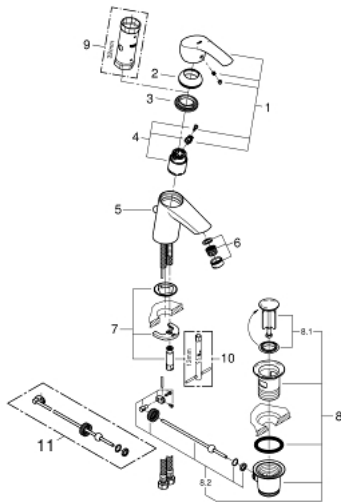

33 265 002 EUROSMART SINGLE-LEVER BASIN MIXER S-SIZE

SELECT SPARE PART: , October 2013 – now

- 1: Lever (Spare part-nr. 46897000)
- 2: Shield (Spare part-nr. 46492000)
- 3: Screw coupling (Spare part-nr. 46460000)
- 4: Cartridge (Spare part-nr. 46374000)
- 5: Pop-up rod (Spare part-nr. 06329000)
- 6: Mousseur (Spare part-nr. 48159000)
- 7: Shank mounting kit (Spare part-nr. 46671000)
- 8: Pop-up waste set 1 1/4" (Spare part-nr. 28910000)
- 8.1: Plug (Spare part-nr. 07182000)
- 8.2: Eccentric rod (Spare part-nr. 07052000)
- 9: Socket spanner (Spare part-nr. 19332000)*
- 10: Mounting wrench (Spare part-nr. 19017000)*
- 11: Eccentric rod (Spare part-nr. 07341000)*