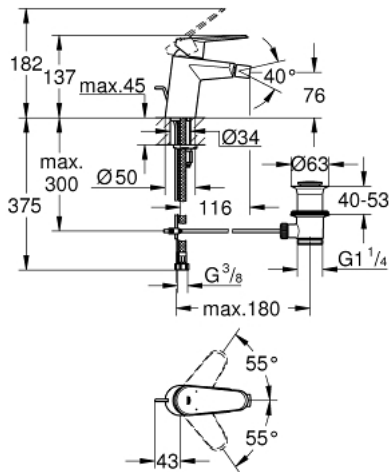

33 244 002 **EURODISC COSMOPOLITAN SINGLE-LEVER BIDET MIXER**
S-SIZE

PRODUCT DESCRIPTION

- Colour: chrome
- metal lever
- single hole installation
- GROHE SilkMove 35 mm ceramic cartridge
- adjustable flow rate limiter
- adjustable minimum flow rate approx. 2.5 l/min
- GROHE LongLife finish
- GROHE EcoJoy - less water, perfect flow
- maximum flow rate (at 3 bar): 5 l/min
- GROHE FastFixation installation system with centering support
- ball-joint mousseur
- pop-up waste set 1 1/4"
- flexible connection hoses
- min. recommended pressure 1.0 bar
- optional temperature limiter ref. no. 46 375 000
- acoustic group I in accordance with DIN 4109

33 244 002 EURODISC COSMOPOLITAN SINGLE-LEVER BIDET MIXER S-SIZE

SELECT SPARE PART: , March 2010 – now

- 1: Lever (Spare part-nr. 46738000)
 - 2: Shield (Spare part-nr. 46492000)
 - 3: Screw coupling (Spare part-nr. 46460000)
 - 4: Cartridge (Spare part-nr. 46374000)
 - 5: Pop-up rod (Spare part-nr. 46739000)
 - 6: Mousseur (Spare part-nr. 13998000)
 - 7: Shank mounting kit (Spare part-nr. 46645000)
 - 8: Pop-up waste set 1 1/4" (Spare part-nr. 28910000)
 - 8.1: Plug (Spare part-nr. 07182000)
 - 8.2: Eccentric rod (Spare part-nr. 07052000)
 - 9: Temperature limiter (Spare part-nr. 46375000)*
 - 10: Socket spanner (Spare part-nr. 19332000)*
 - 11: Mounting wrench (Spare part-nr. 19017000)*
 - 12: Eccentric rod (Spare part-nr. 07341000)*
- * Optional accessories