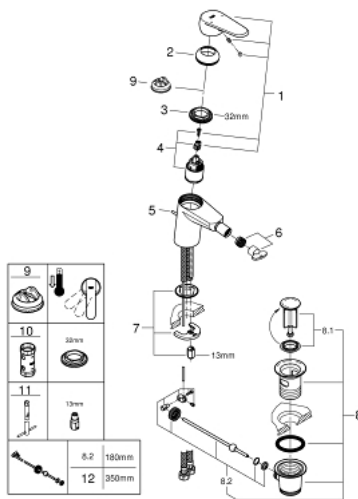

33 244 002 **EURODISC COSMOPOLITAN SINGLE-LEVER BIDET MIXER**
S-SIZE

PRODUCT DESCRIPTION

- Colour: chrome
- metal lever
- single hole installation
- GROHE SilkMove 35 mm ceramic cartridge
- adjustable flow rate limiter
- adjustable minimum flow rate approx. 2.5 l/min
- GROHE LongLife finish
- GROHE EcoJoy - less water, perfect flow
- maximum flow rate (at 3 bar): 5 l/min
- GROHE FastFixation installation system with centering support
- ball-joint mousseur
- pop-up waste set 1 1/4"
- flexible connection hoses
- min. recommended pressure 1.0 bar
- optional temperature limiter ref. no. 46 375 000
- acoustic group I in accordance with DIN 4109

33 244 002 EURODISC COSMOPOLITAN SINGLE-LEVER BIDET MIXER S-SIZE

SELECT SPARE PART: , March 2010 – now

- 1: Lever (Spare part-nr. 46738000)
 - 2: Shield (Spare part-nr. 46492000)
 - 3: Screw coupling (Spare part-nr. 46460000)
 - 4: Cartridge (Spare part-nr. 46374000)
 - 5: Pop-up rod (Spare part-nr. 46739000)
 - 6: Mousseur (Spare part-nr. 13998000)
 - 7: Shank mounting kit (Spare part-nr. 46645000)
 - 8: Pop-up waste set 1 1/4" (Spare part-nr. 28910000)
 - 8.1: Plug (Spare part-nr. 07182000)
 - 8.2: Eccentric rod (Spare part-nr. 07052000)
 - 9: Temperature limiter (Spare part-nr. 46375000)*
 - 10: Socket spanner (Spare part-nr. 19332000)*
 - 11: Mounting wrench (Spare part-nr. 19017000)*
 - 12: Eccentric rod (Spare part-nr. 07341000)*
- * Optional accessories